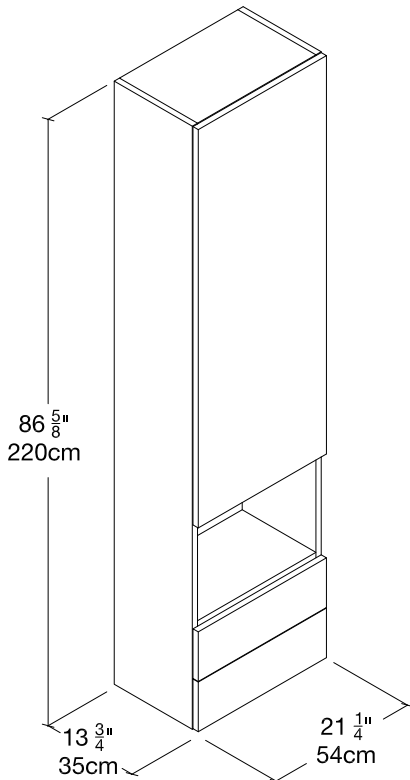

# 54 Upper Door Niche Cabinet R

A85305 R

EAST COAST

M Series Handle

White Melamine

STRUCTURE

**resource**