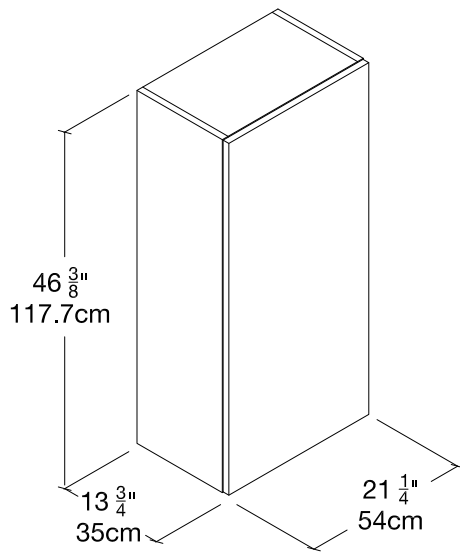

QUICK SHIP

54 Upper Cabinet L

PK3531 Dover L

EAST COAST

Dover Matte Lacquer

STRUCTURE

resource