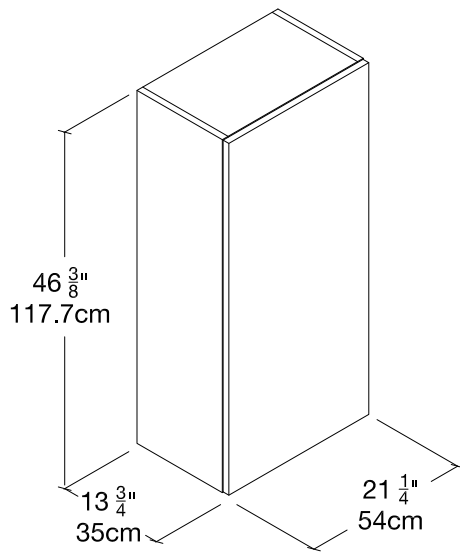

QUICK SHIP

54 Upper Cabinet R

PK3531 Dover R

EAST COAST

Dover Matte Lacquer

STRUCTURE

resource