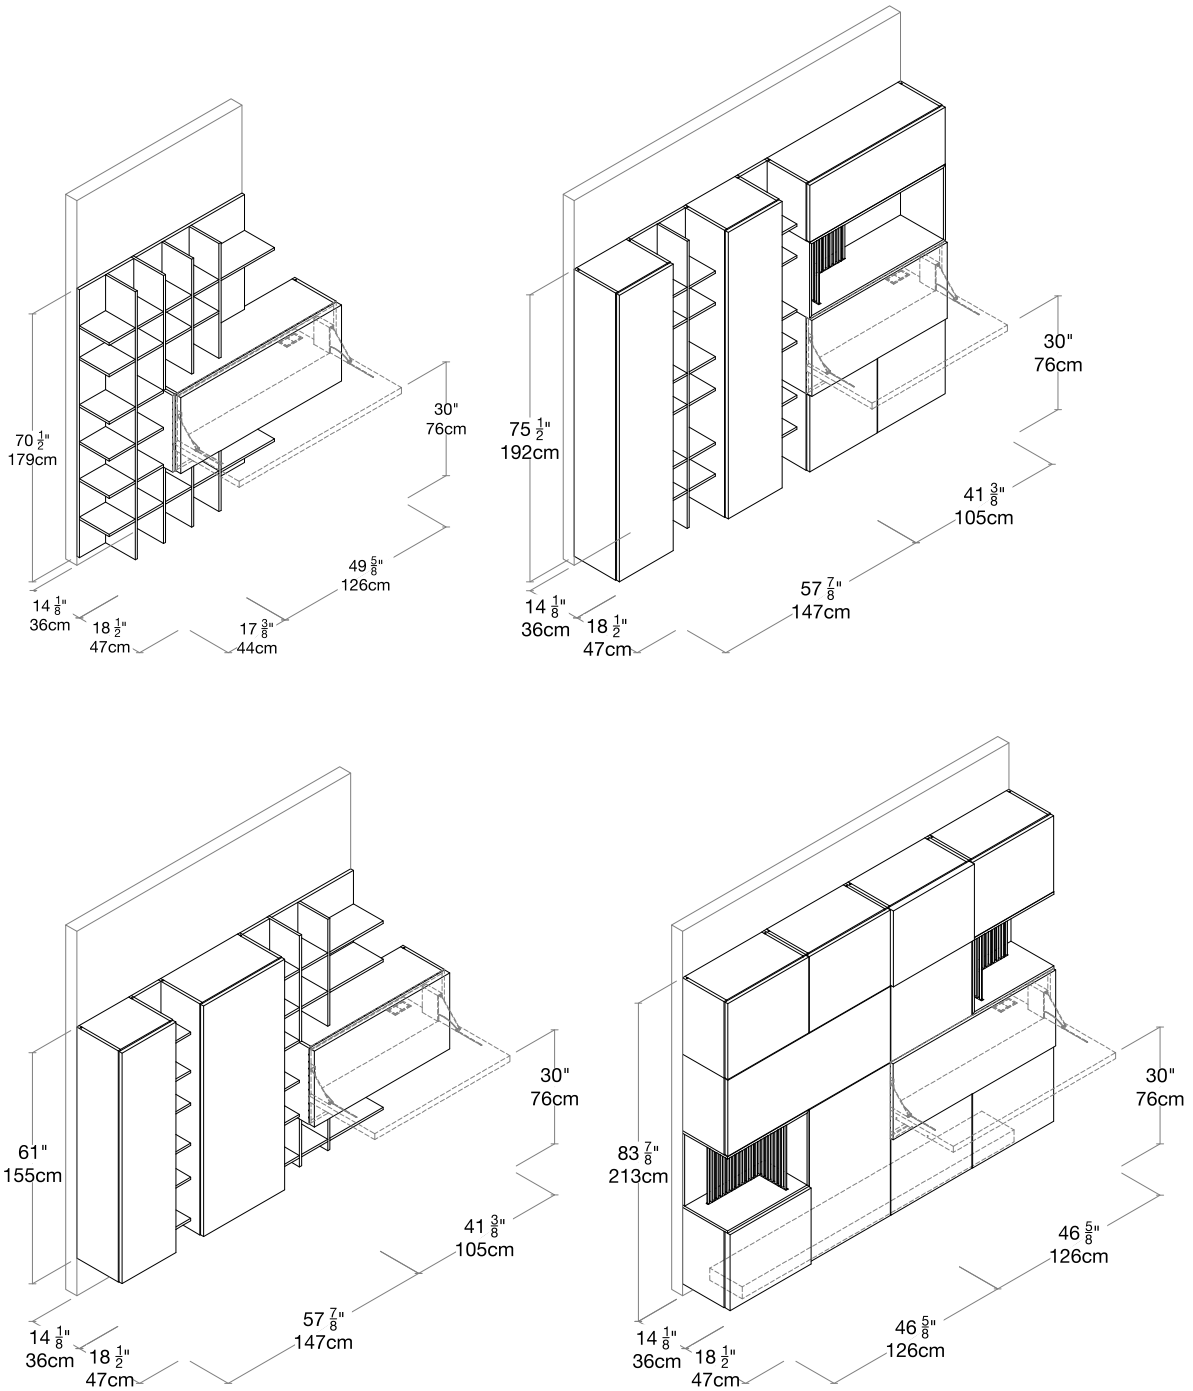

Flip-Down Desk Units

Wall-Mounted Desks

Flip-Down Desk Units

Vancouver
Mexico City
Toronto
Calgary
San Francisco
Washington, D.C.
New York
Los Angeles

SAMPLE COMPOSITIONS

OPTIONS

Available in a wide variety of wood, matte, and glossy lacquered finishes. Infinite configurations and sizes available. Contact a showroom for your custom solution. Optional Features: Hidden desk, hidden bar, closed cabinets, back panels.