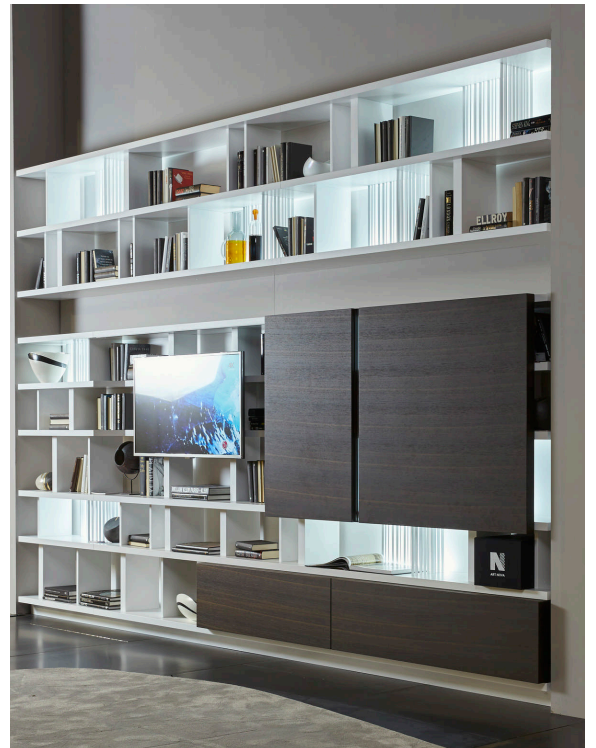

# Sliding-Panel Media Units

Shelving Unit with Hidden TV

## OPTIONS

Available in a wide variety of wood, matte, and glossy lacquered finishes. Infinite configurations and sizes available. Contact a showroom for your custom solution. Optional Features: Hidden desk, hidden bar, closed cabinets, back panels.