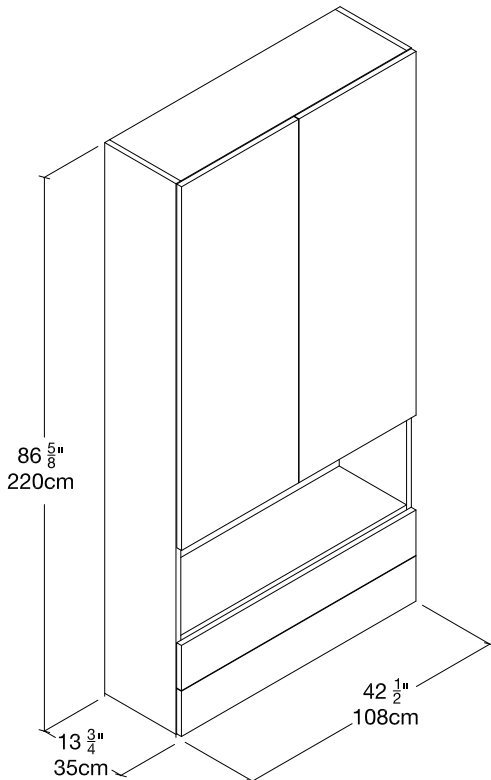

# 108 Double Door Niche Cabinet

A89305

WEST COAST

W Series Handle

**resource**

White Melamine

**STRUCTURE**