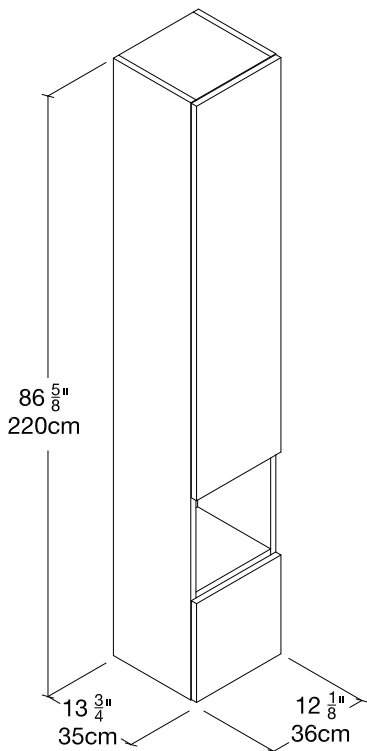

QUICK SHIP

36 Two Door Niche Cabinet L

A83304 L

WEST COAST

M Series Handle

White Melamine

STRUCTURE

resource