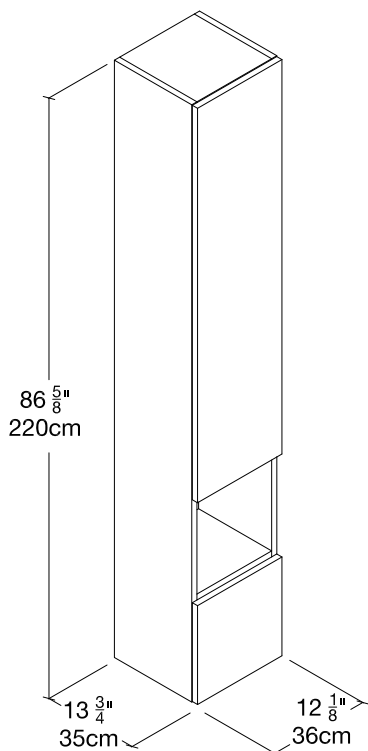

QUICK SHIP

36 Two Door Niche Cabinet L

A83304 L

WEST COAST

W Series Handle

White Melamine

resource