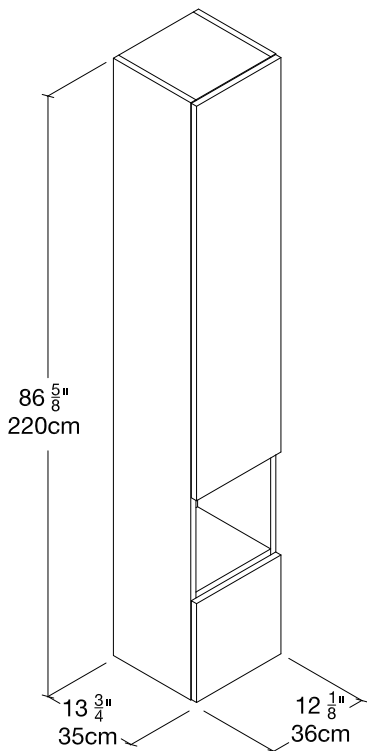

QUICK SHIP

36 Two Door Niche Cabinet R

A83304 R

WEST COAST

M Series Handle

White Melamine

STRUCTURE

resource