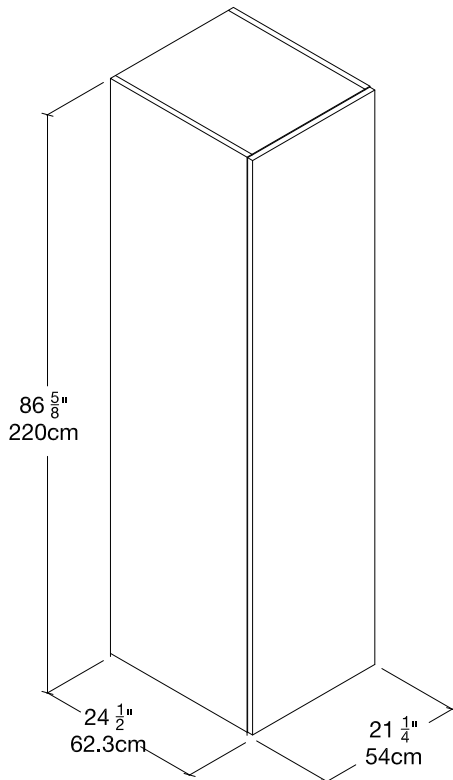

QUICK SHIP

54 Single Door Closet

A85601 L

WEST COAST

M Series Handle

White Melamine

STRUCTURE

resource