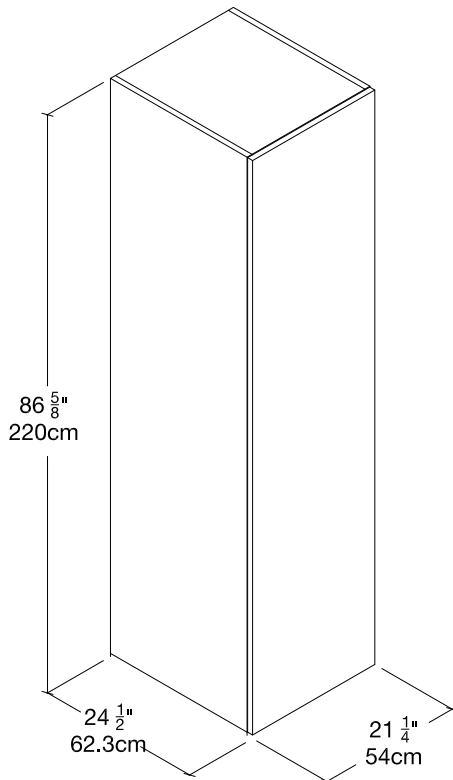

QUICK SHIP

54 Single Door Closet

A85601 R

WEST COAST

M Series Handle

White Melamine

STRUCTURE

resource