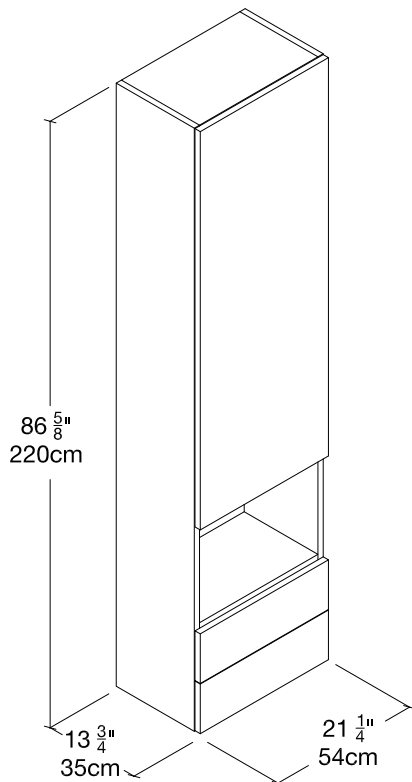

QUICK SHIP

54 Upper Door Niche Cabinet L

A85305 L

WEST COAST

M Series Handle

White Melamine

STRUCTURE

resource