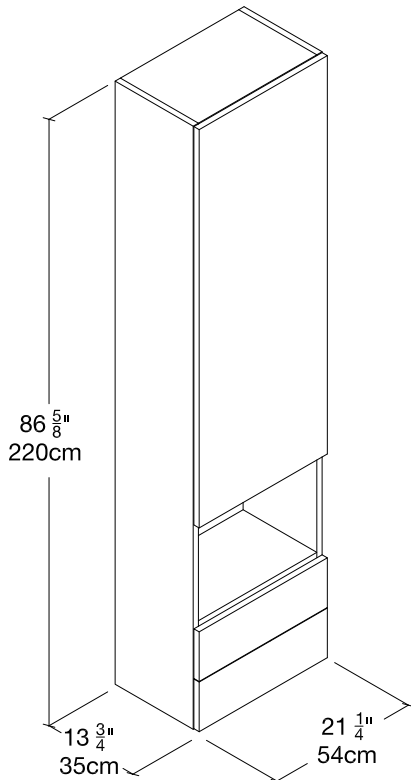

QUICK SHIP

54 Upper Door Niche Cabinet R

A85305 R

WEST COAST

W Series Handle

White Melamine

STRUCTURE

resource