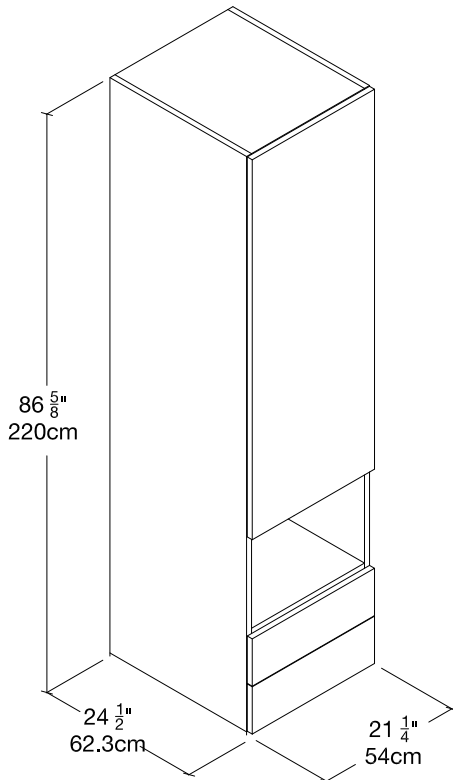

# 54 Upper Door Niche Closet L

A85605 White Melamine L

WEST COAST

M Series Handle

White Melamine

STRUCTURE

**resource**