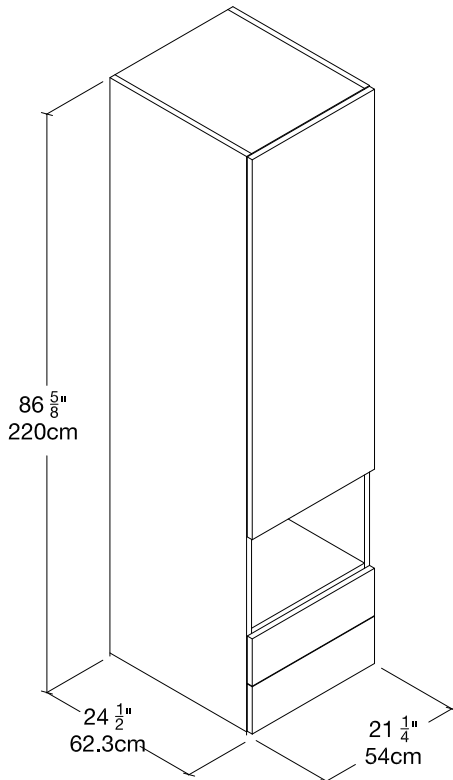

QUICK SHIP

54 Upper Door Niche Closet R

A85605 White Melamine R

WEST COAST

M Series Handle

White Melamine

STRUCTURE

resource