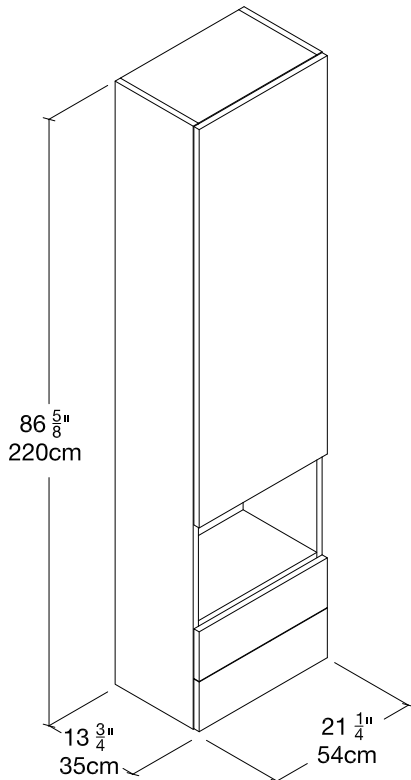

QUICK SHIP

54 Upper Door Niche Cabinet R

A85305 100612

WEST COAST

M Series Handle

White Melamine

STRUCTURE

resource