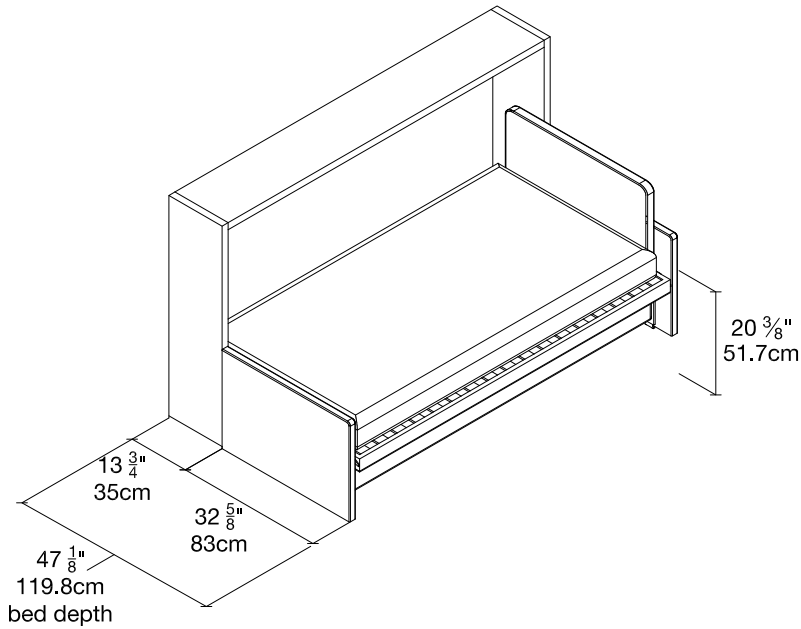

Kali 120 Sofa

SPECS

Vancouver
Mexico City
Toronto
Calgary
San Francisco
Washington, D.C.
New York
Los Angeles

ResourceFurniture.com

RESOURCE