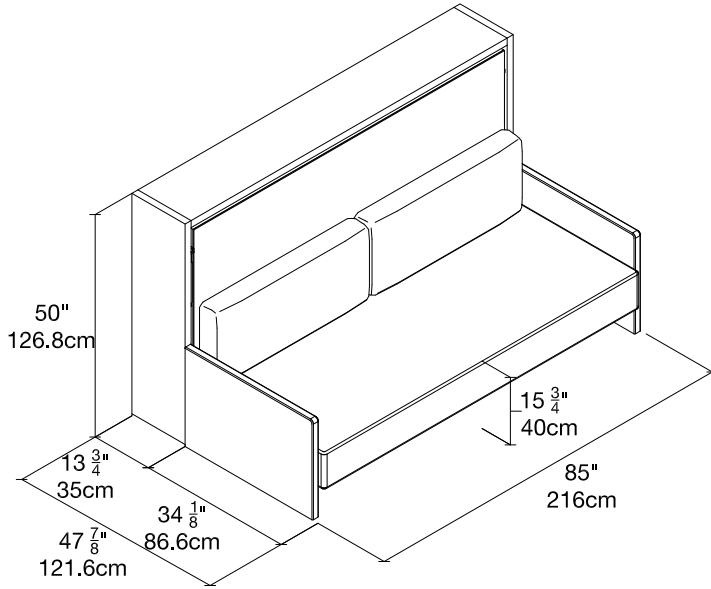

Kali 120 Sofa

SPECS

Vancouver
Mexico City
Toronto
Calgary
San Francisco
Washington, D.C.
New York
Los Angeles

ResourceFurniture.com

RESOURCE