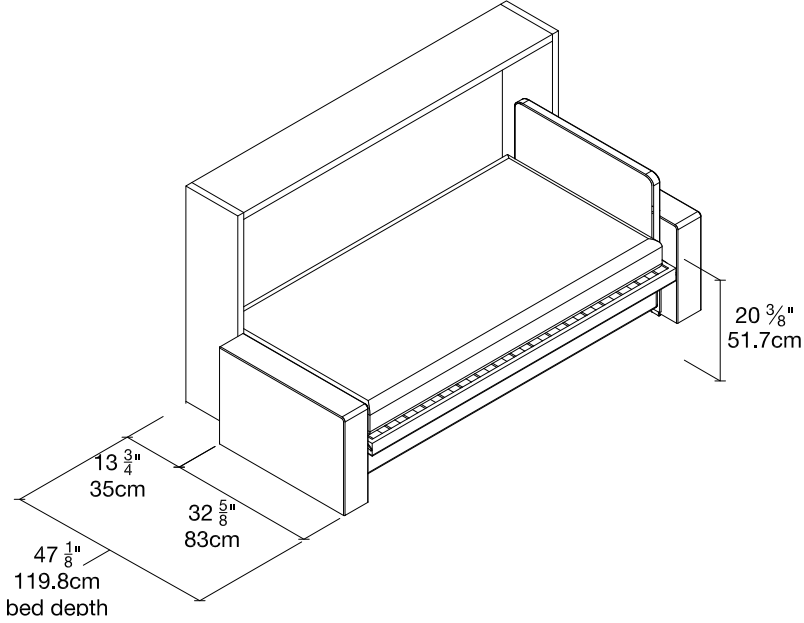

Kali 120 Sofa

SPECS

Vancouver
Mexico City
Toronto
Calgary
San Francisco
Washington, D.C.
New York
Los Angeles

ResourceFurniture.com

RESOURCE