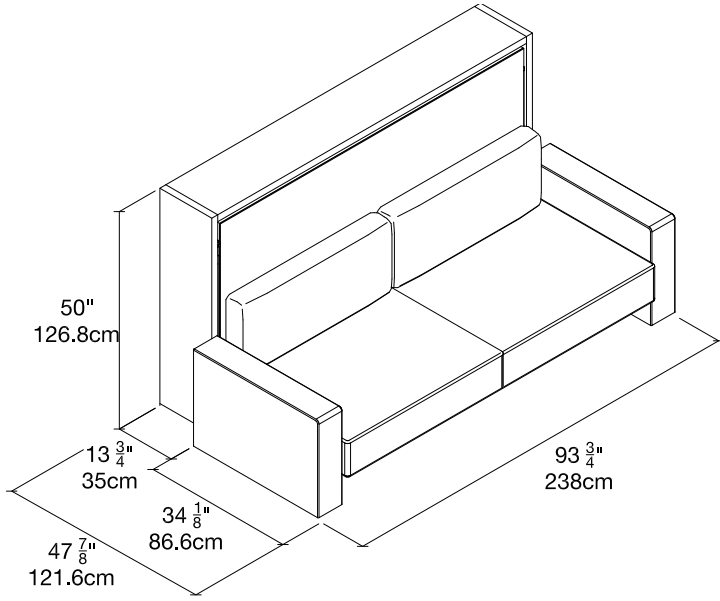

Kali 120 Sofa

SPECS

Vancouver
Mexico City
Toronto
Calgary
San Francisco
Washington, D.C.
New York
Los Angeles

ResourceFurniture.com

RESOURCE