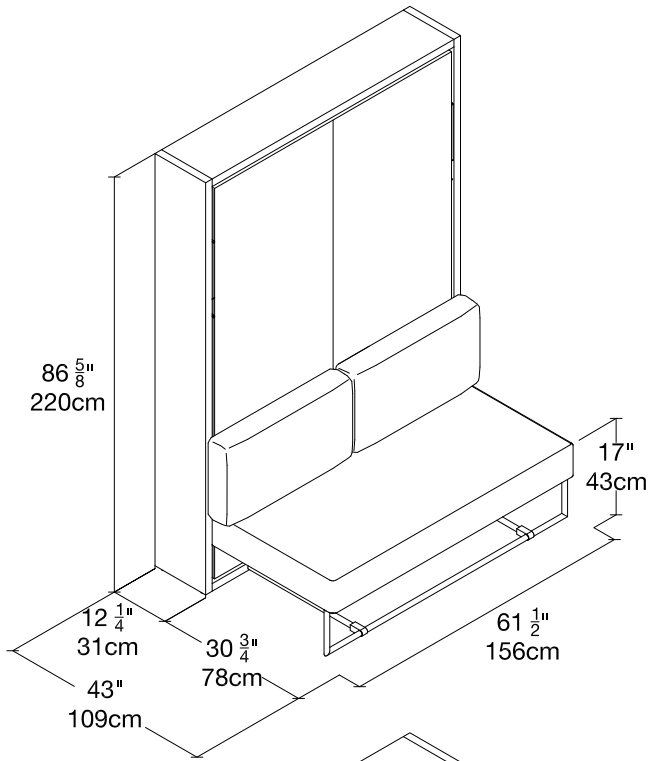

Ulisse Sofa

SPECS

New York
Los Angeles

San Francisco
Washington, D.C.

Toronto
Calgary

Vancouver
Mexico City

ResourceFurniture.com

RESOURCE