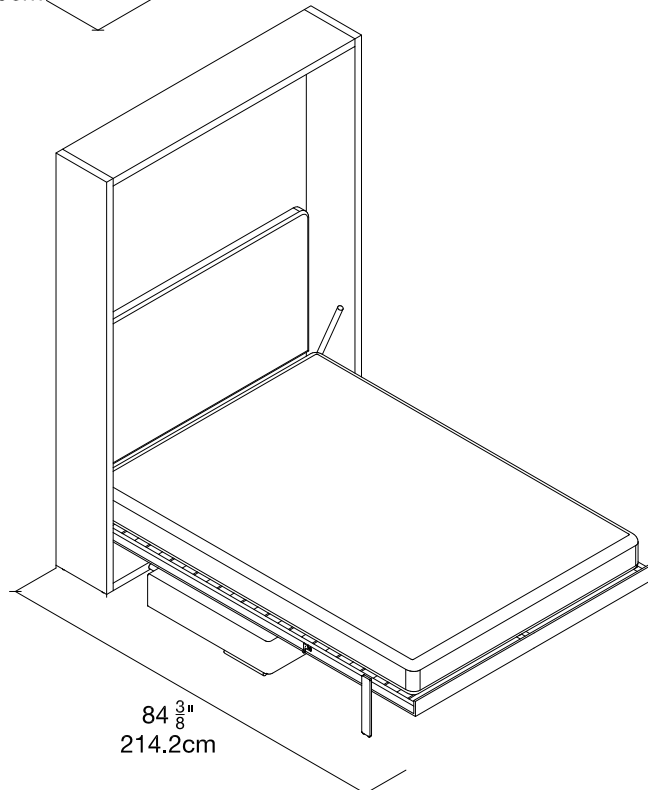

Ulisse Sofa

SPECS

New York
Los Angeles

San Francisco
Washington, D.C.

Toronto
Calgary

Vancouver
Mexico City

ResourceFurniture.com

RESOURCE