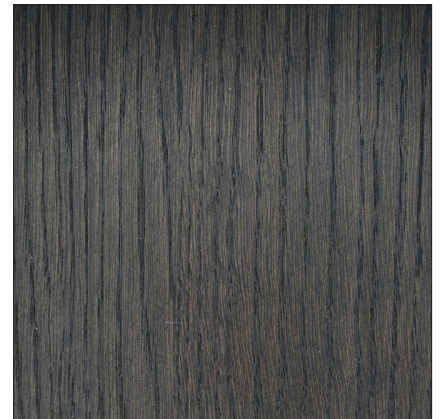

QUICK SHIP

Cristallo

M11 W09
WEST COAST

M11 Grafite

BASE

W09 Blue Oak

TOP

resource