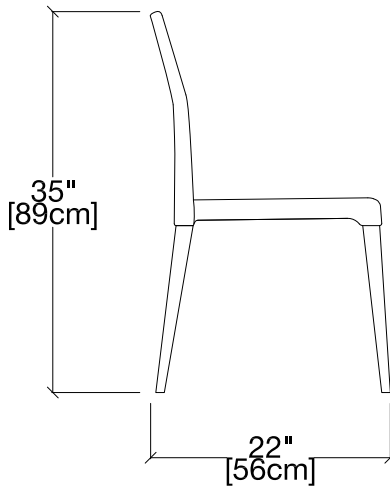

Eva

Armless Chair

Resource

Eva

SPECS

FINISHES

Base

CL
American
Cherry