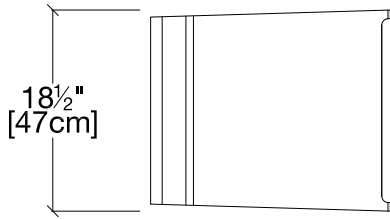

Eva

Armless Chair

Resource

Eva

SPECS

FINISHES

Base

CL
American
Cherry