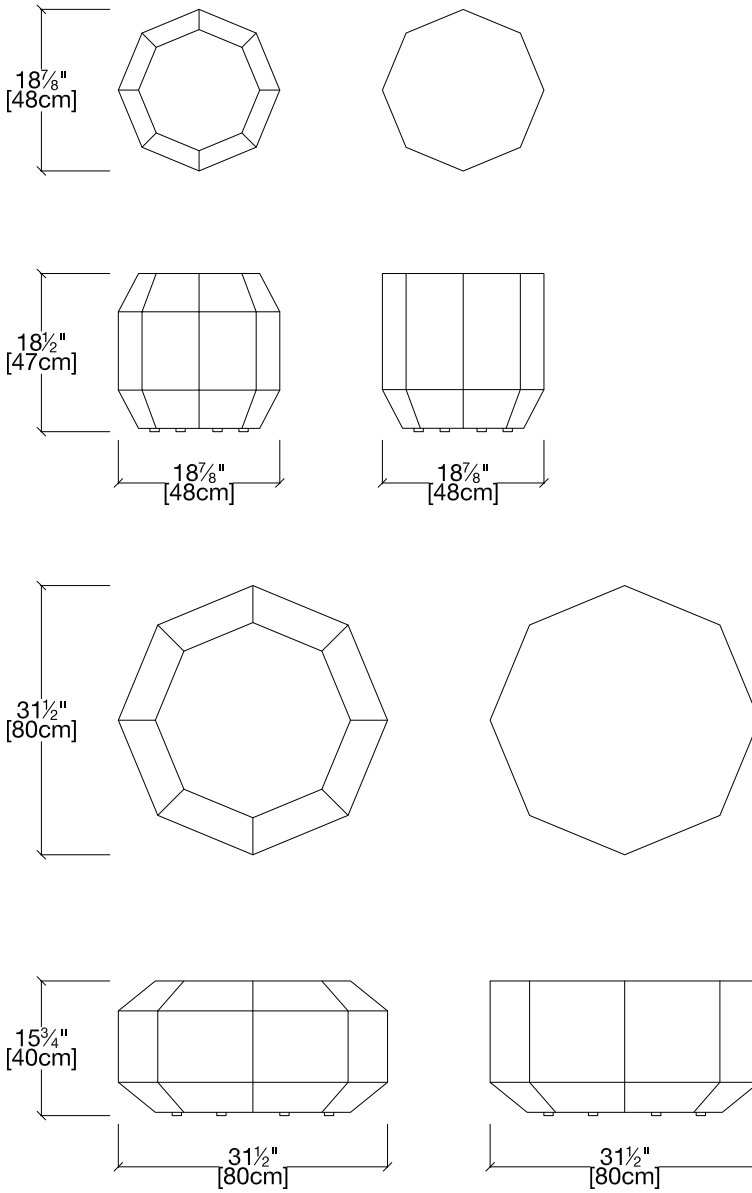

Amulet

Poufs

Amulet

Vancouver
Mexico City
Toronto
Calgary
San Francisco
Washington, D.C.
New York
Los Angeles

SPECS

FINISHES

Available in two sizes and style options
Upholstery available in wide range of fabrics and leathers.
Fabric with a pattern is not recommended.