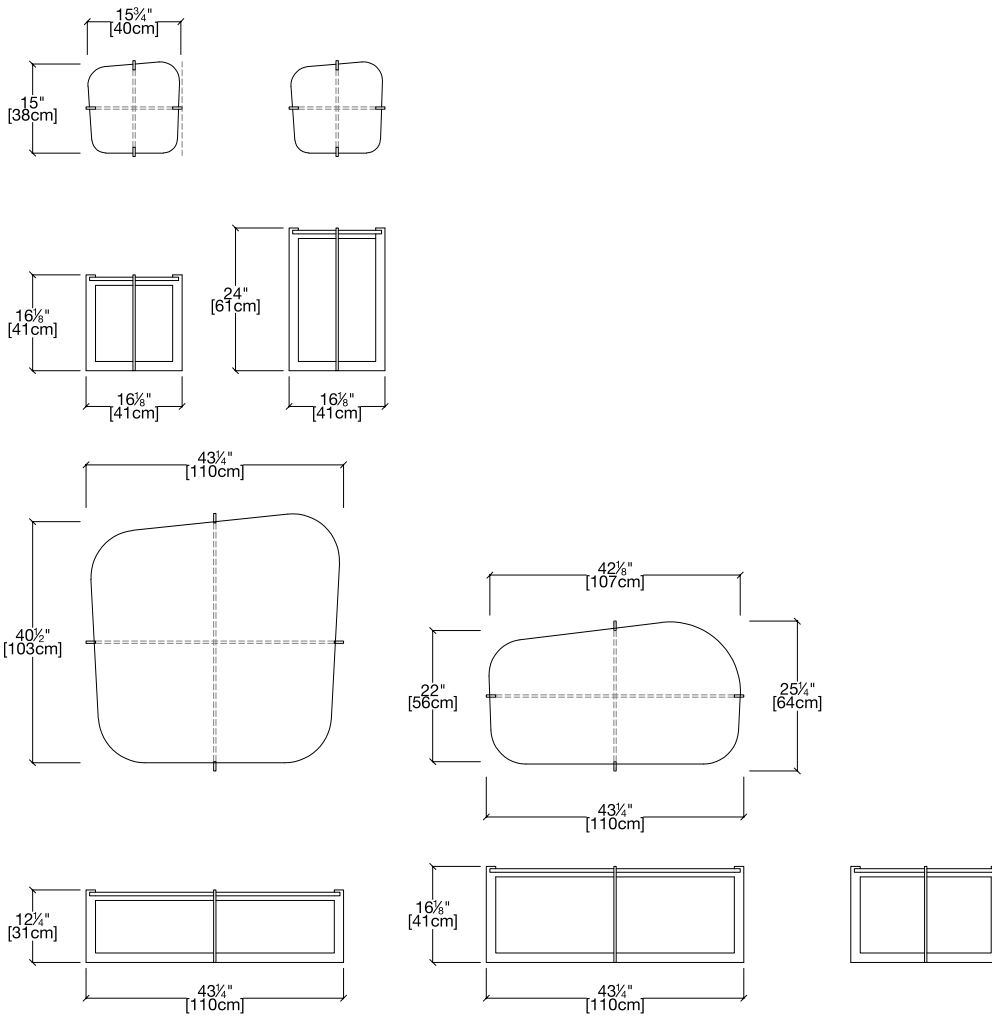

Cruz

Side Table

Cruz

SPECS

FINISHES

Top is available in white Carrara or black Marquinia marble.
Base is available in laser cut metal painted gold or black, or in a chromed gold finish.

New York
Los Angeles