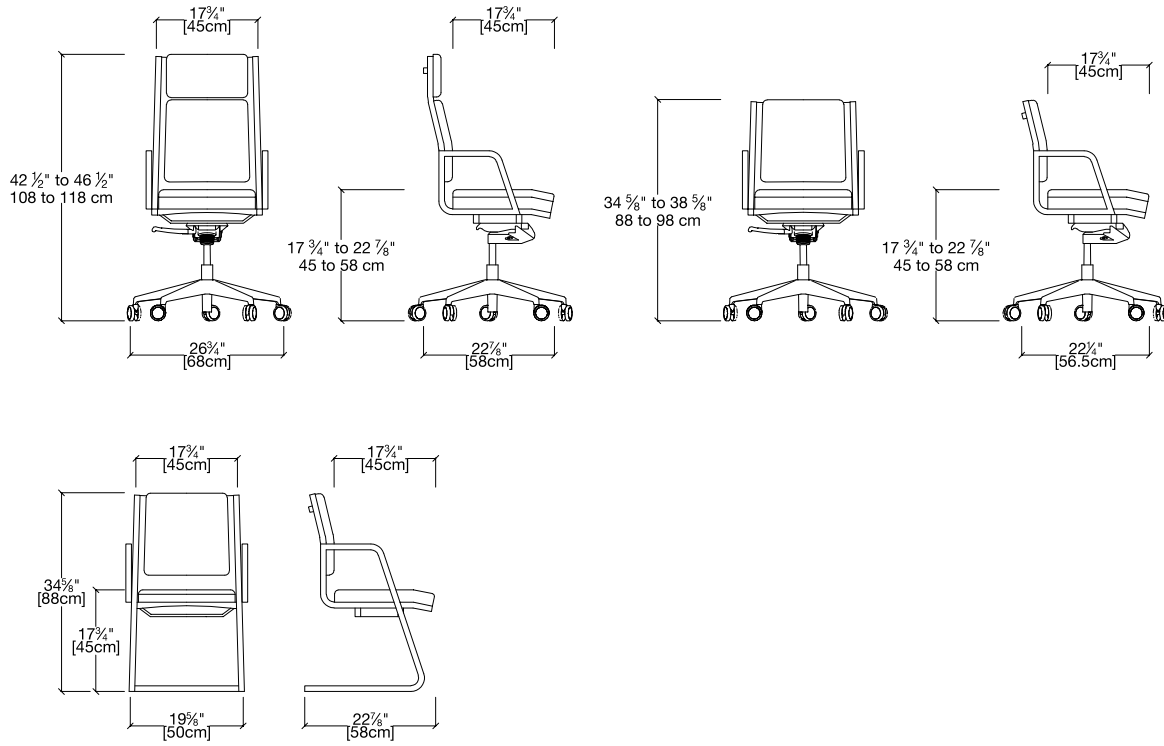

Word Slim

Slim Chair

Word Slim

SPECS

FINISHES

Seat and back available in a wide range of fabrics and leathers.
 Two types of bases are available: Loop type in aluminum or black painted,
 Cantilever structure in chrome or black sled base.