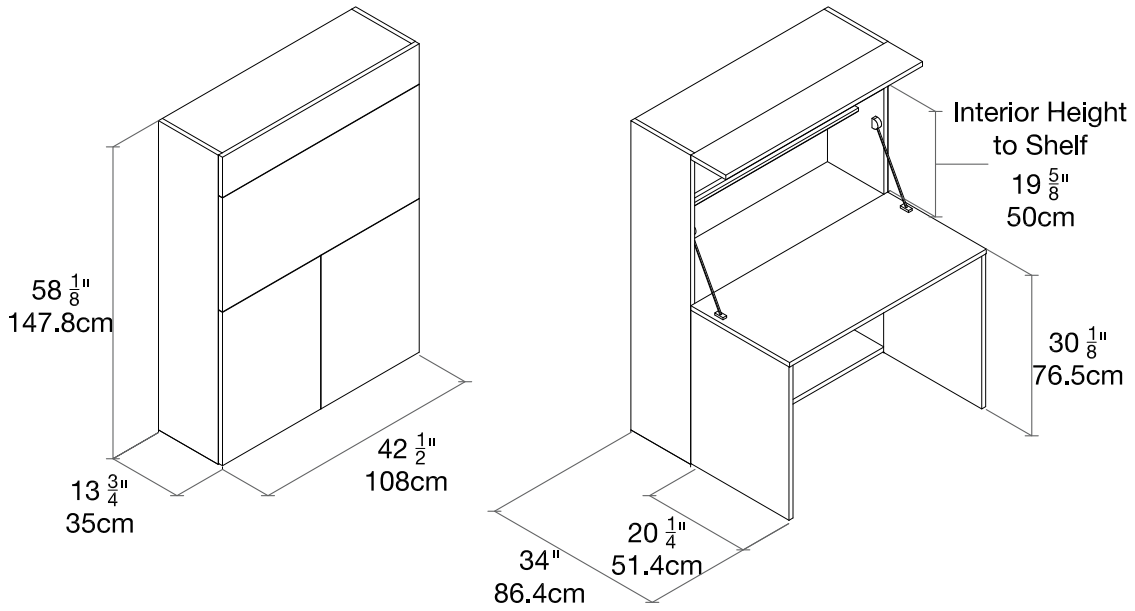

Home Office Basso

Calgary
Vancouver
Mexico City

Los Angeles
Seattle
Toronto

New York City
Washington, D.C.
San Francisco

SPECS

ResourceFurniture.com

* Delivery, installation, and taxes quoted separately.

RESOURCE