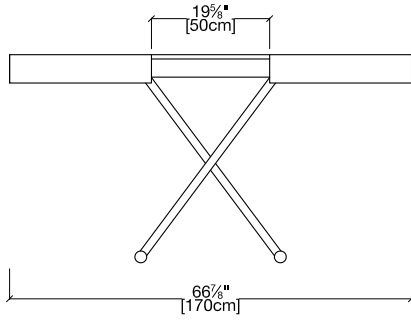

Cristallo

SPECS

New York
Los Angeles
San Francisco
Washington, D.C.
Toronto
Calgary
Vancouver
Mexico City

ResourceFurniture.com

RESOURCE