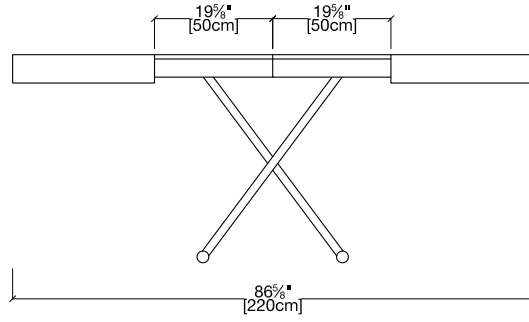

Cristallo

SPECS

New York
Los Angeles
San Francisco
Washington, D.C.
Toronto
Calgary
Vancouver
Mexico City

ResourceFurniture.com

RESOURCE