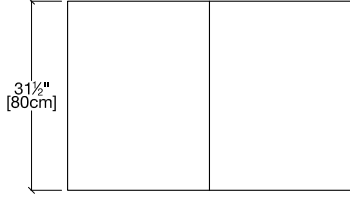

Cristallo

SPECS

New York
Los Angeles
San Francisco
Washington, D.C.
Toronto
Calgary
Vancouver
Mexico City

ResourceFurniture.com

RESOURCE