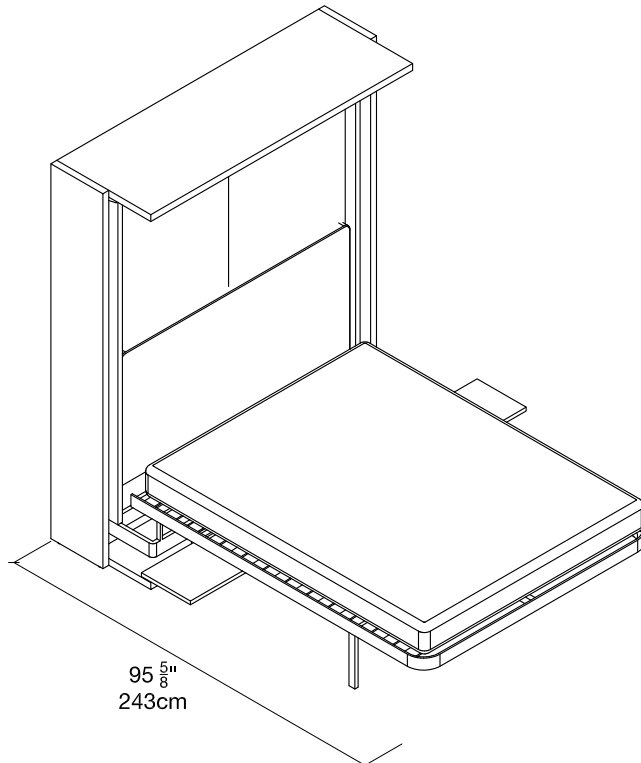

QUICK SHIP

LGM Tavolo

White Fredo
Toronto

White Melamine

STRUCTURE & FRONT

Dover Matte Lacquer

TABLE

1986 Fredo 6

HEADBOARD

resource

LGM Tavolo

SPECS

Vancouver
Mexico City
Toronto
Calgary
San Francisco
Washington, D.C.
New York
Los Angeles

ResourceFurniture.com

RESOURCE