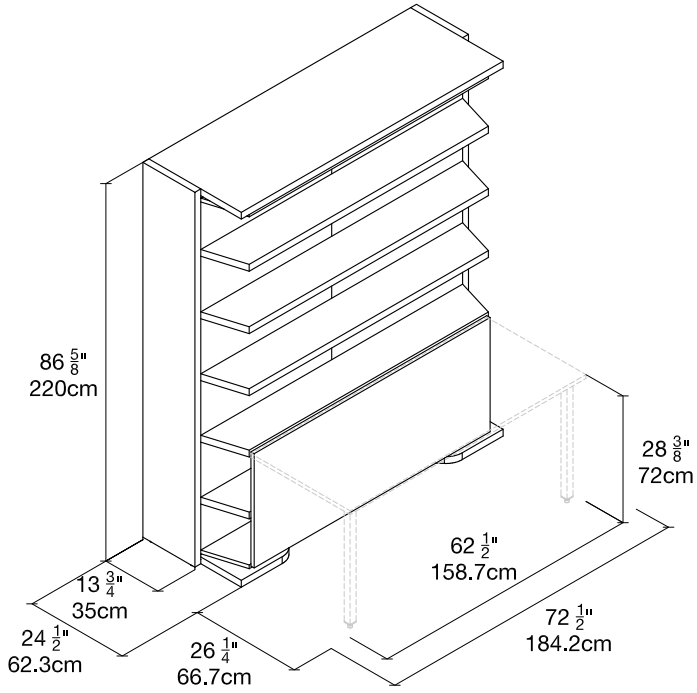

QUICK SHIP

LGM Tavolo

White Fredo
Toronto

White Melamine

STRUCTURE & FRONT

Dover Matte Lacquer

TABLE

1986 Fredo 6

HEADBOARD

resource

LGM Tavolo

SPECS

Vancouver
Mexico City
Toronto
Calgary
San Francisco
Washington, D.C.
New York
Los Angeles

ResourceFurniture.com

RESOURCE