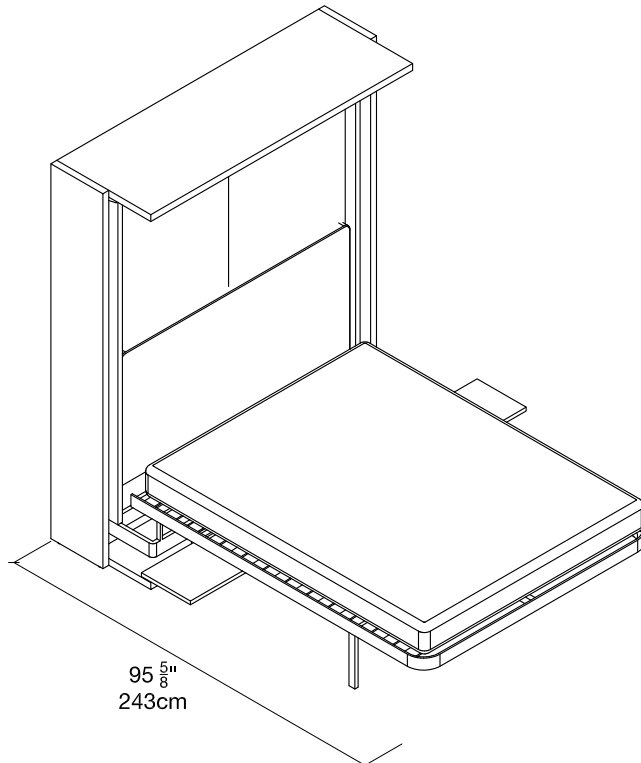

QUICK SHIP

LGM Tavolo

201026
Vancouver

White Melamine

STRUCTURE

Dover Matte Lacquer

TABLE

Ardesia Matte Lacquer

FRONT PANEL

resource

LGM Tavolo

SPECS

Vancouver
Mexico City
Toronto
Calgary
San Francisco
Washington, D.C.
New York
Los Angeles

ResourceFurniture.com

RESOURCE