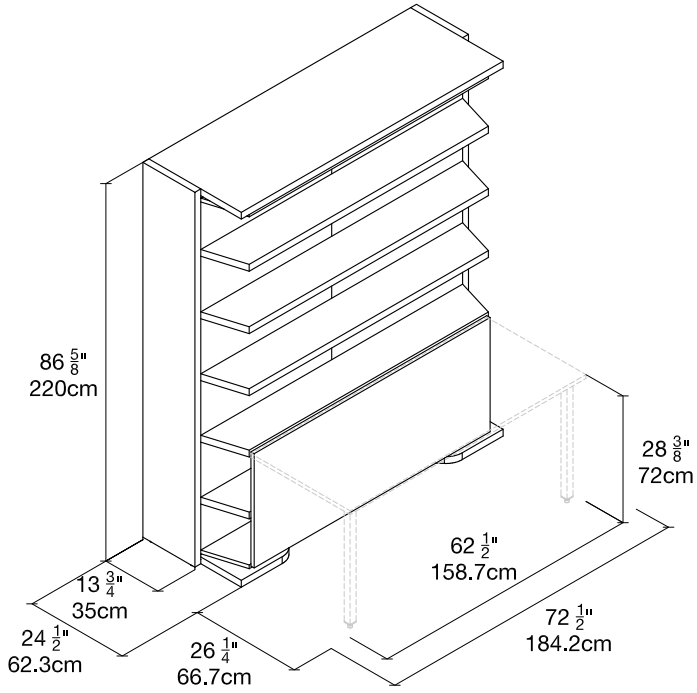

QUICK SHIP

LGM Tavolo

201026
Vancouver

White Melamine

STRUCTURE

Dover Matte Lacquer

TABLE

Ardesia Matte Lacquer

FRONT PANEL

resource

LGM Tavolo

SPECS

Vancouver
Mexico City
Toronto
Calgary
San Francisco
Washington, D.C.
New York
Los Angeles

ResourceFurniture.com

RESOURCE