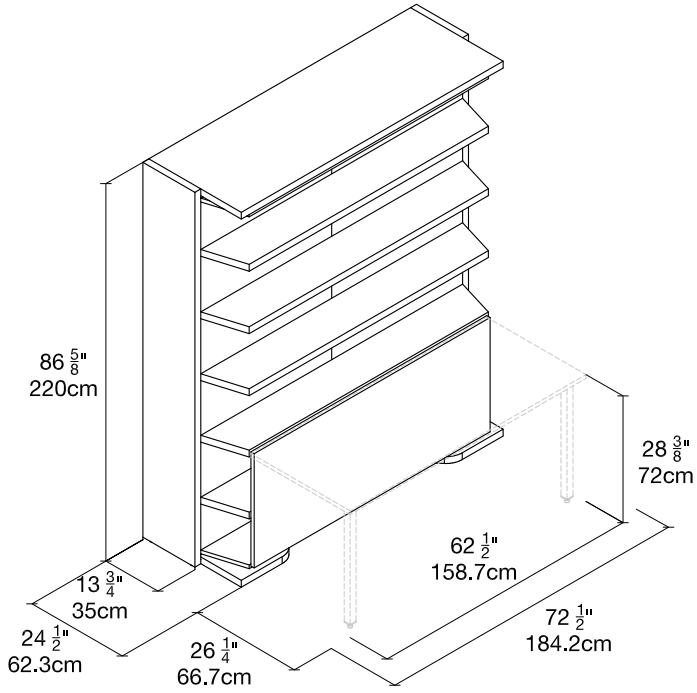

QUICK SHIP

LGM Tavolo

2011036
Vancouver

White Melamine

STRUCTURE

Dover Matte Lacquer

TABLE

Sabbia Melamine

FRONT PANEL

resource

LGM Tavolo

SPECS

Vancouver
Mexico City
Toronto
Calgary
San Francisco
Washington, D.C.
New York
Los Angeles

ResourceFurniture.com

RESOURCE