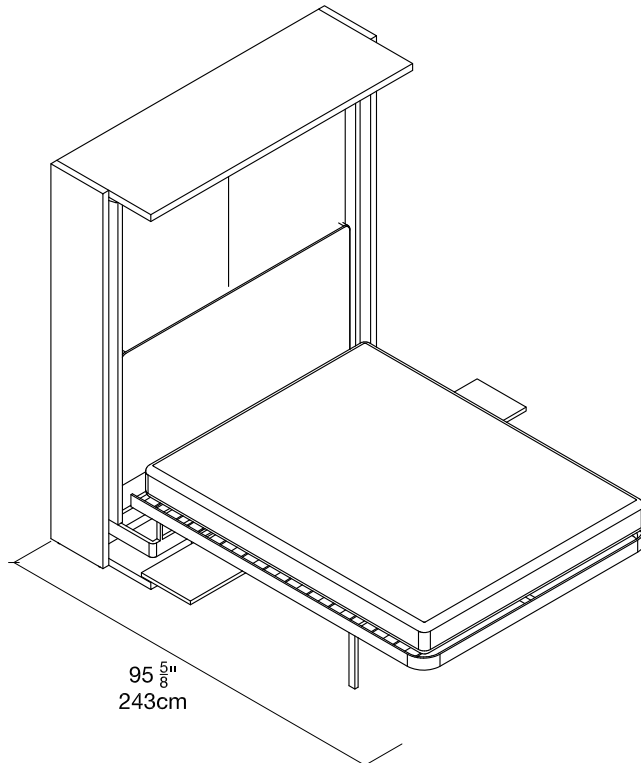

QUICK SHIP

LGM Tavolo

2011036
Vancouver

White Melamine

STRUCTURE

Dover Matte Lacquer

TABLE

Sabbia Melamine

FRONT PANEL

resource

LGM Tavolo

SPECS

Vancouver
Mexico City
Toronto
Calgary
San Francisco
Washington, D.C.
New York
Los Angeles

ResourceFurniture.com

RESOURCE