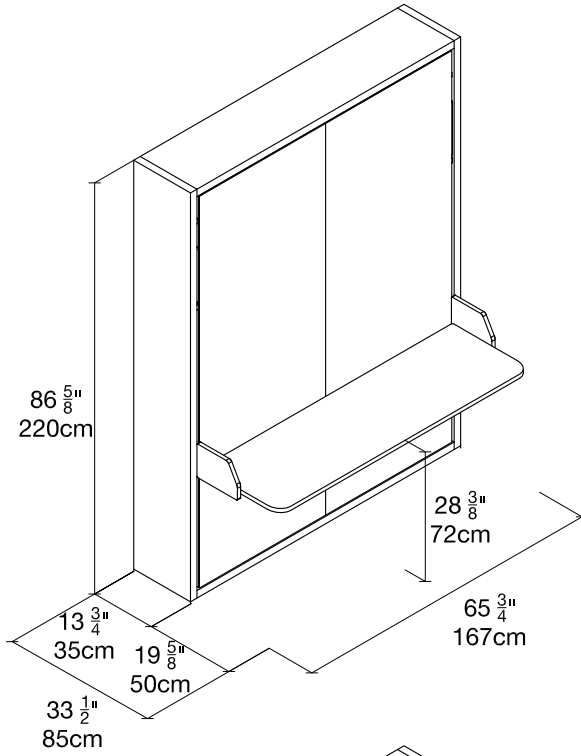

Penelope 2 Board

SPECS

Vancouver
Mexico City

Toronto
Calgary

San Francisco
Washington, D.C.

New York
Los Angeles

ResourceFurniture.com

RESOURCE