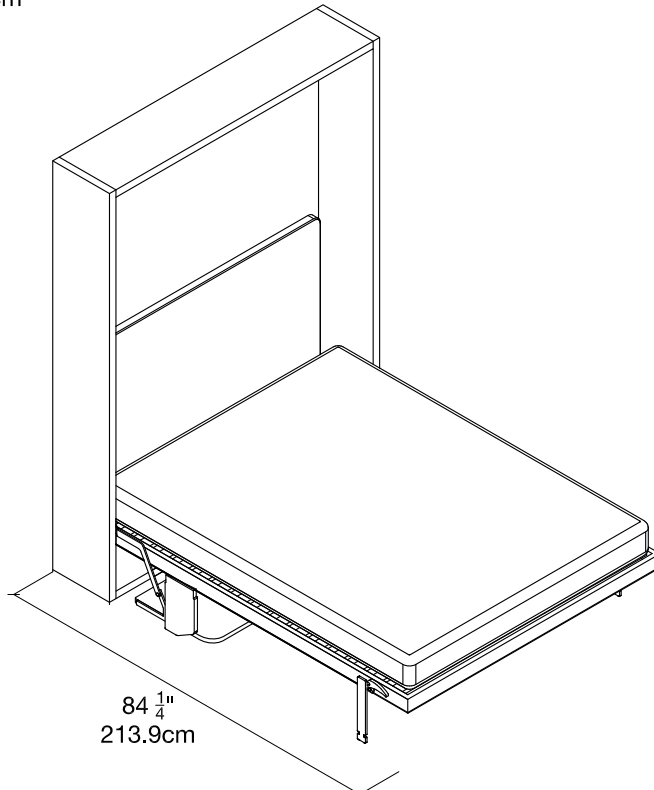

Penelope 2 Board

SPECS

Vancouver
Mexico City

Toronto
Calgary

San Francisco
Washington, D.C.

New York
Los Angeles

ResourceFurniture.com

RESOURCE