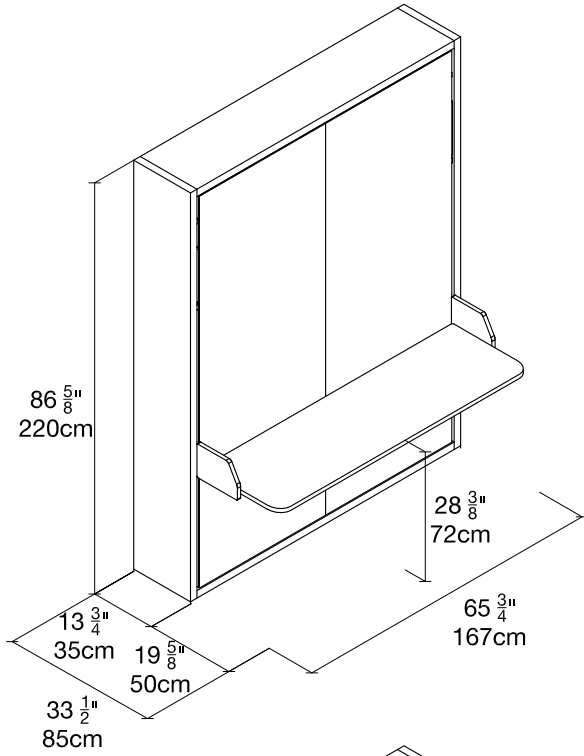

Penelope 2 Board

SPECS

Vancouver
Mexico City
Toronto
Calgary
San Francisco
Washington, D.C.
New York
Los Angeles

ResourceFurniture.com

RESOURCE