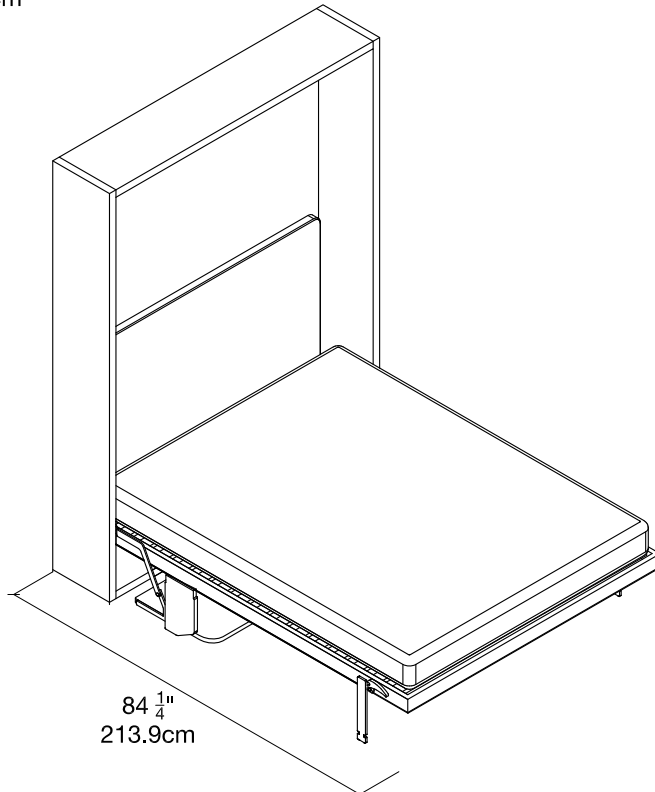

Penelope 2 Board

SPECS

Vancouver
Mexico City
Toronto
Calgary
San Francisco
Washington, D.C.
New York
Los Angeles

ResourceFurniture.com

RESOURCE