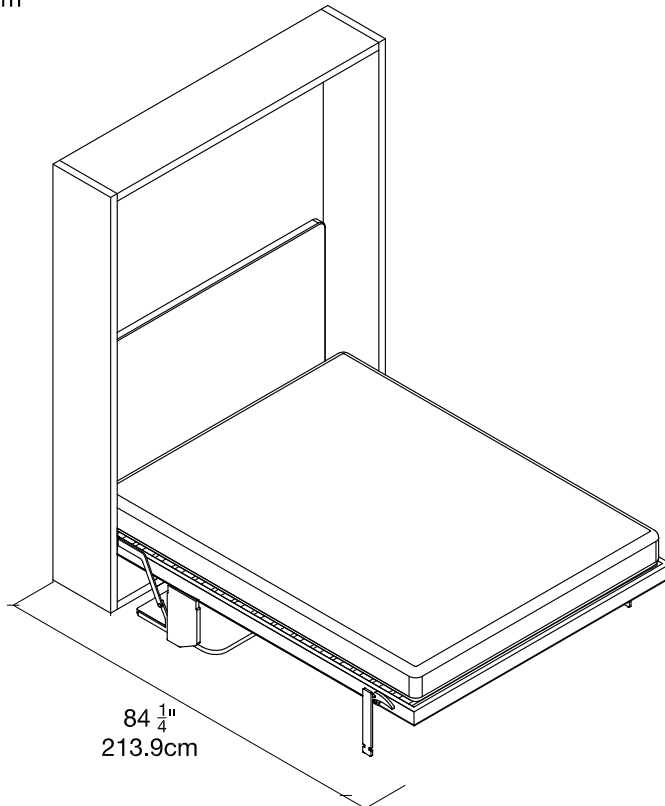

Penelope 2 Board

Calgary
Vancouver
Mexico City

Los Angeles
Seattle
Toronto

New York City
Washington, D.C.
San Francisco

SPECS

* Price includes starting mattress. Other mattress options are available at additional cost.
Delivery, installation, and taxes quoted separately.

ResourceFurniture.com

RESOURCE