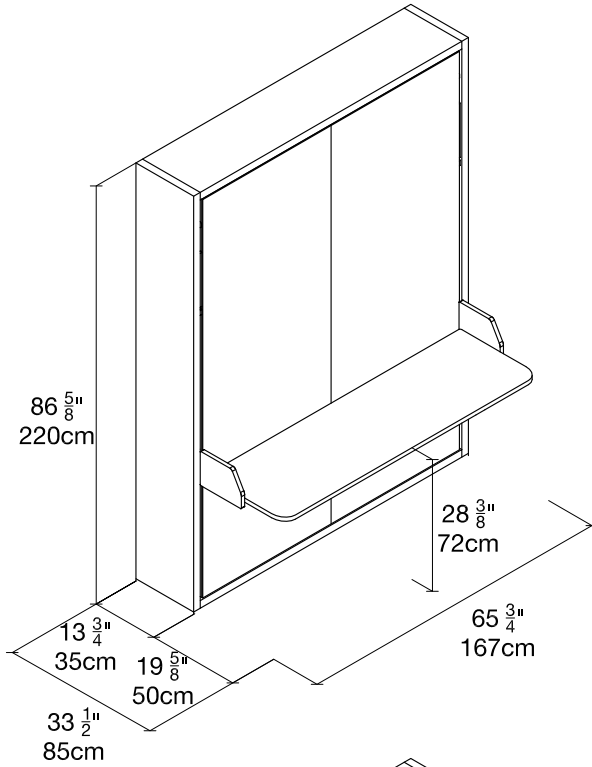

Penelope 2 Board

Calgary
Vancouver
Mexico City

Los Angeles
Seattle
Toronto

New York City
Washington, D.C.
San Francisco

SPECS

* Price includes starting mattress. Other mattress options are available at additional cost.
Delivery, installation, and taxes quoted separately.

ResourceFurniture.com

RESOURCE