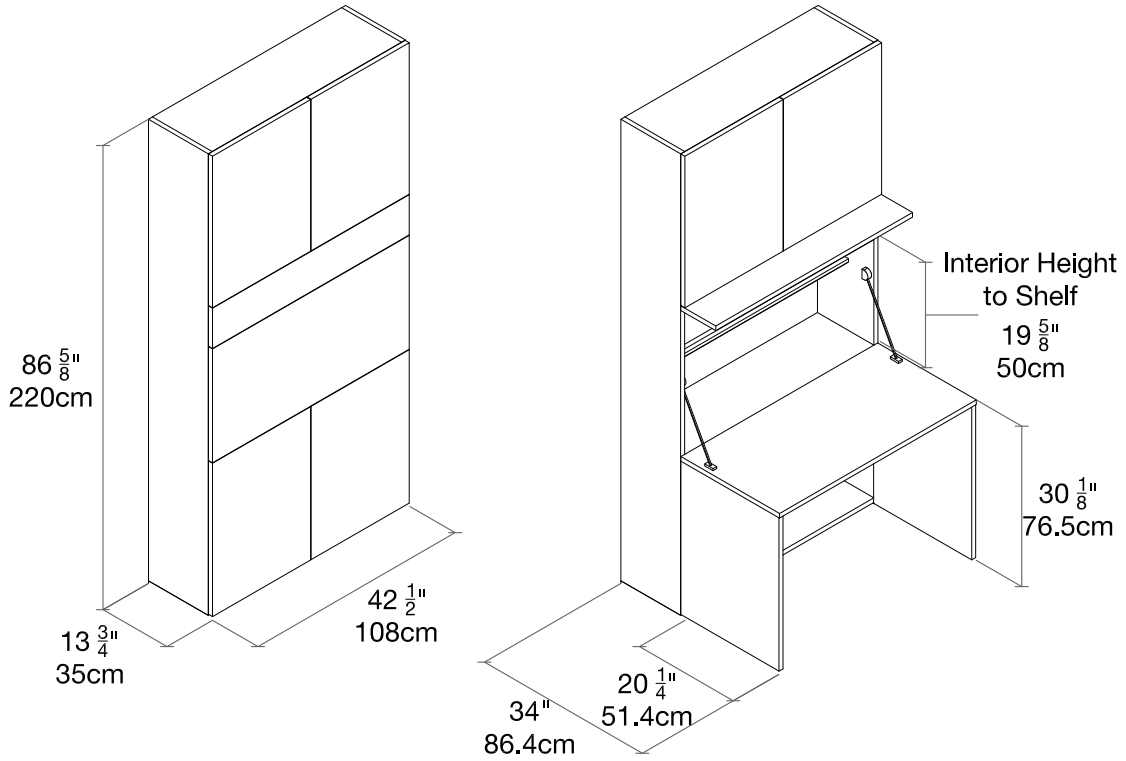

Home Office Alto

Calgary
Vancouver
Mexico City

Los Angeles
Seattle
Toronto

New York City
Washington, D.C.
San Francisco

SPECS

ResourceFurniture.com

* Delivery, installation, and taxes quoted separately.

RESOURCE