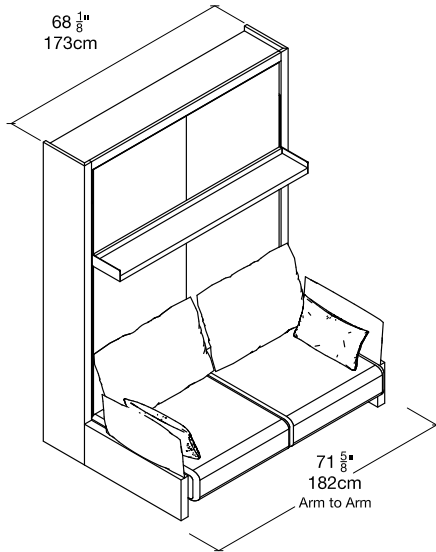

Nuovoliola

SPECS

* Price includes starting mattress. Other mattress options are available at additional cost. Delivery, installation, and taxes quoted separately.

Calgary
Vancouver
Mexico City
Los Angeles
Seattle
Toronto
New York City
Washington, D.C.
San Francisco

ResourceFurniture.com

Resource