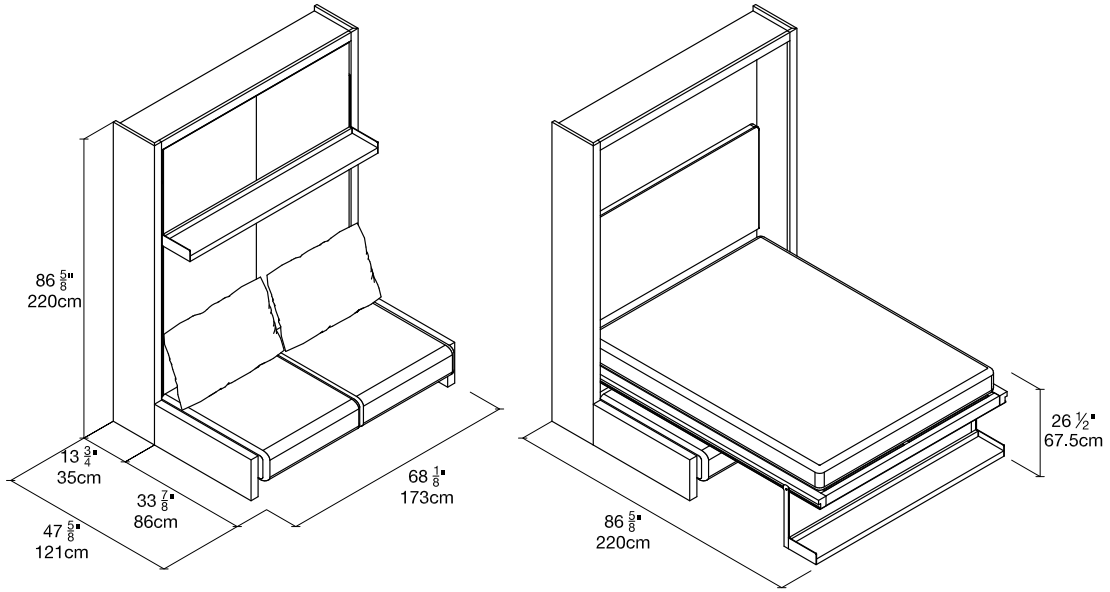

Nuovoliola

SPECS

* Price includes starting mattress. Other mattress options are available at additional cost. Delivery, installation, and taxes quoted separately.

Calgary
Vancouver
Mexico City
Los Angeles
Seattle
Toronto
New York City
Washington, D.C.
San Francisco

ResourceFurniture.com

Resource