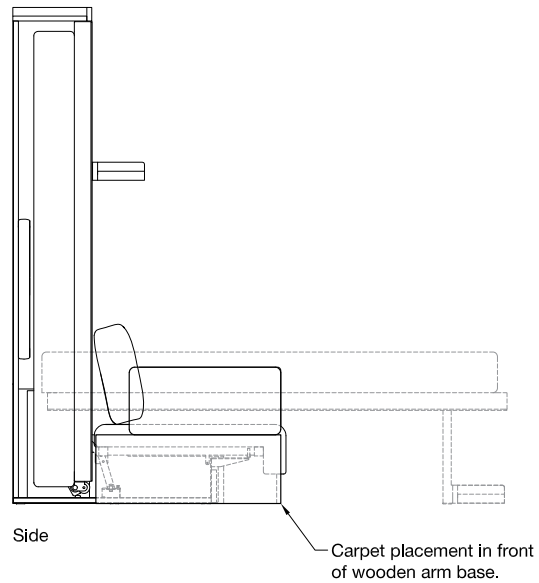

Nuovoliola

SPECS

* Price includes starting mattress. Other mattress options are available at additional cost. Delivery, installation, and taxes quoted separately.

Calgary
Vancouver
Mexico City
Los Angeles
Seattle
Toronto
New York City
Washington, D.C.
San Francisco

ResourceFurniture.com

Resource