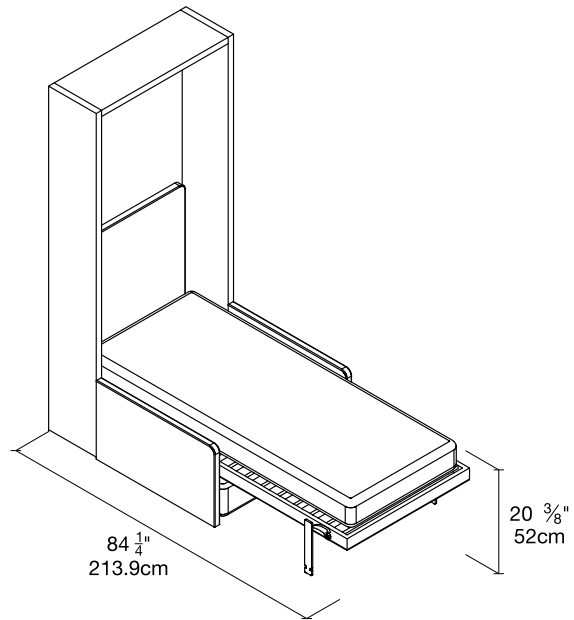

Altea 90 Sofa

Calgary
Vancouver
Mexico City

Los Angeles
Seattle
Toronto

New York City
Washington, D.C.
San Francisco

SPECS

ResourceFurniture.com

* Price includes starting mattress. Other mattress options are available at additional cost.
Delivery, installation, and taxes quoted separately.

RESOURCE