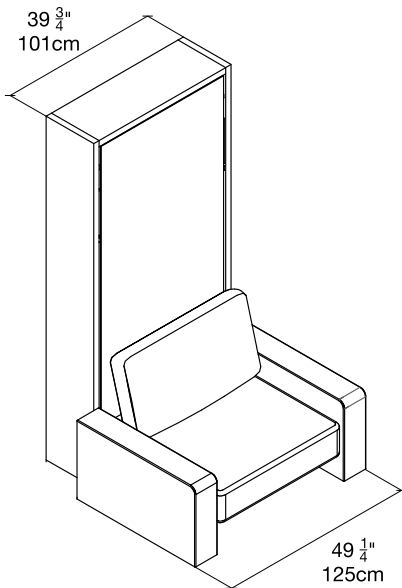

Altea 90 Sofa

Calgary
Vancouver
Mexico City

Los Angeles
Seattle
Toronto

New York City
Washington, D.C.
San Francisco

SPECS

ResourceFurniture.com

* Price includes starting mattress. Other mattress options are available at additional cost.
Delivery, installation, and taxes quoted separately.

RESOURCE