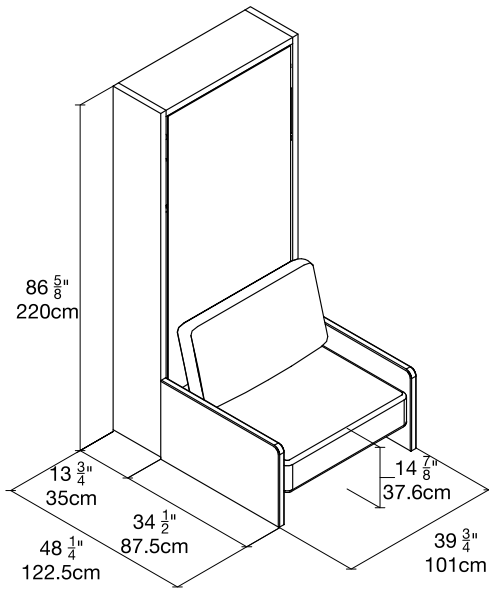

Altea 90 Sofa

Calgary
Vancouver
Mexico City

Los Angeles
Seattle
Toronto

New York City
Washington, D.C.
San Francisco

SPECS

ResourceFurniture.com

* Price includes starting mattress. Other mattress options are available at additional cost.
Delivery, installation, and taxes quoted separately.

RESOURCE