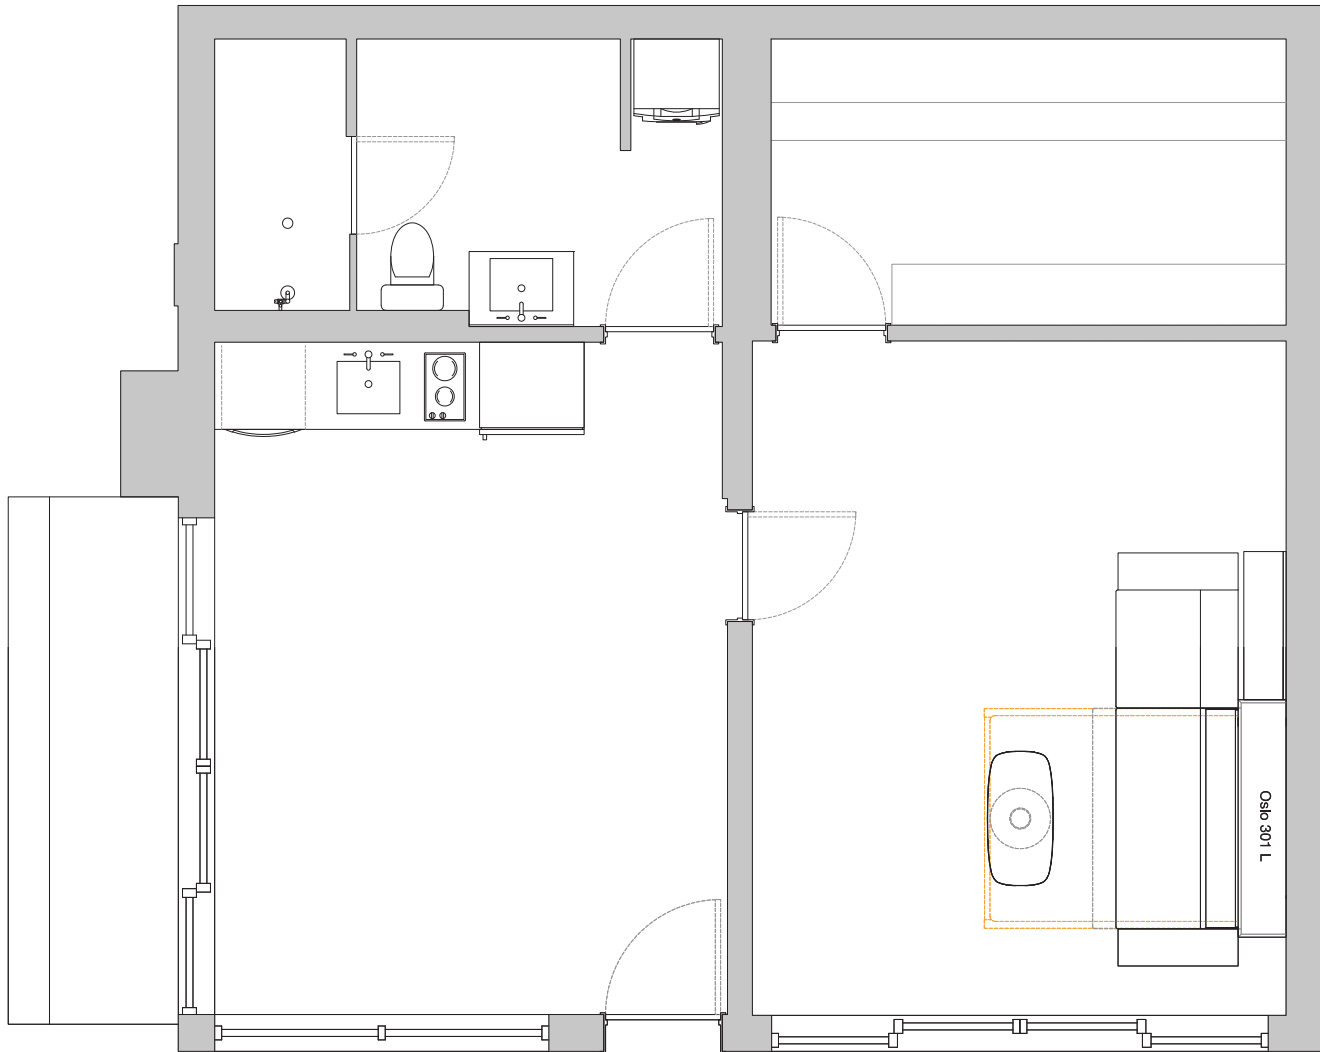

The Master Suite: \$19,500*

Specially curated for your Mighty Duo B 1 Bedroom ADU

Included in this package:

- Oslo Sectional queen wall bed in white melamine / your choice of sofa fabric
- Magniflex mattress of your choosing
- Modular shelving in white melamine
- Dynamic transforming table
- Pocket folding chairs (x2)