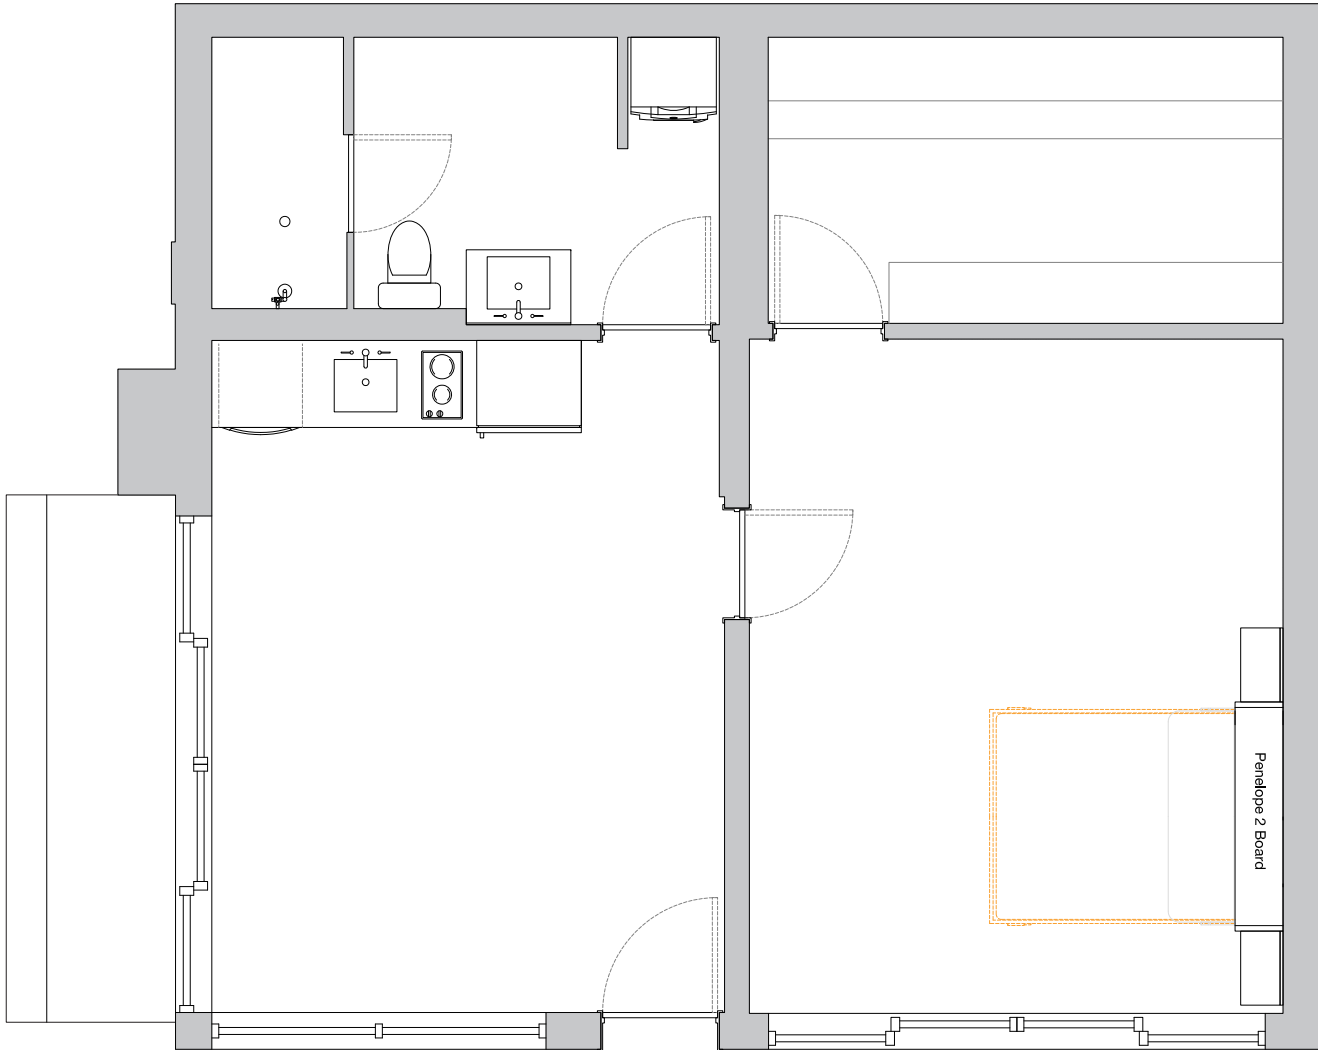

The Home Office: \$9,125

Specially curated for your Mighty Duo B 1 Bedroom ADU

Included in this package:

- Penelope Board queen wall bed in white melamine
- Magniflex mattress of your choosing
- Modular shelving in white melamine