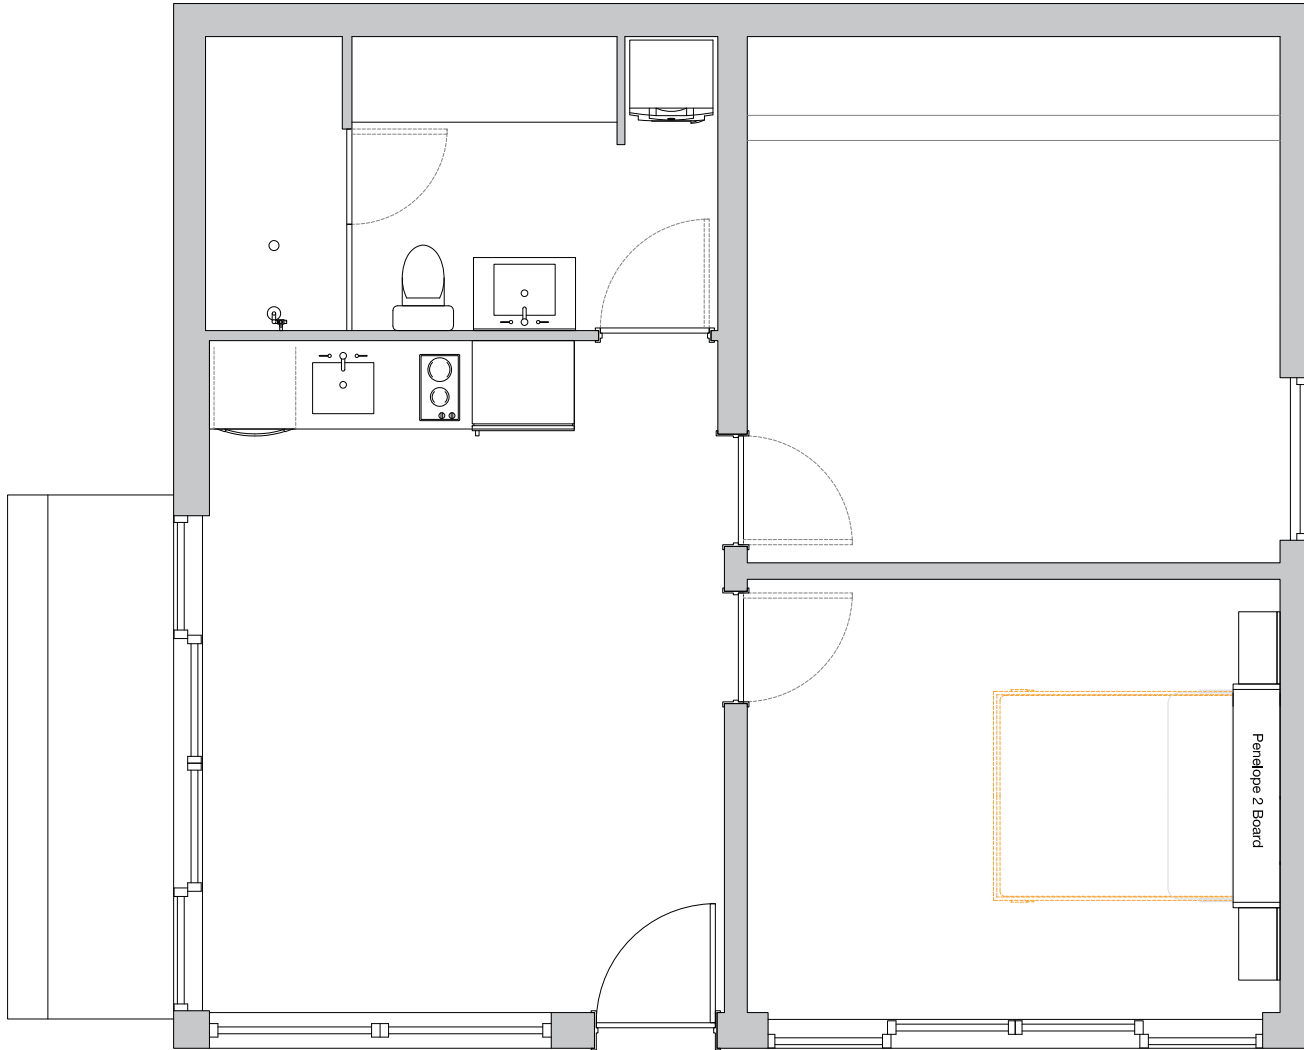

The Private Study: \$9,125

Specially curated for your Mighty Duo B 2 Bedroom ADU

Included in this package:

- Penelope Board queen wall bed in white melamine
- Magniflex mattress of your choosing
- Modular shelving in white melamine