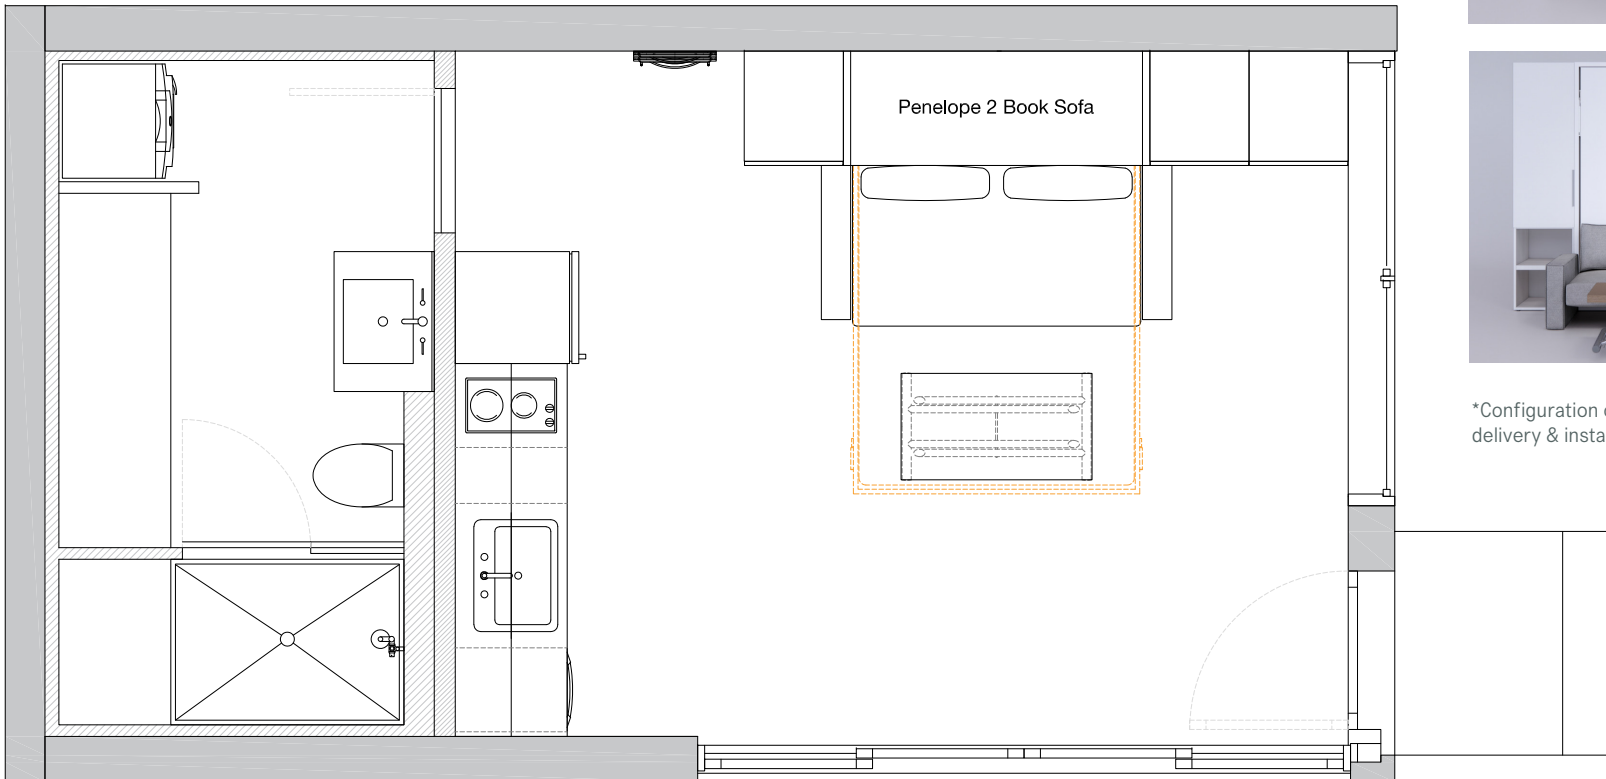

The Essential Studio: \$13,855*

Specially curated for your Mighty Studio ADU

Included in this package:

- Penelope Book Sofa queen wall bed in white melamine / your choice of sofa fabric
- Magniflex mattress of your choosing
- Modular closets in white melamine
- Genie transforming table
- Pocket folding chairs (x2)