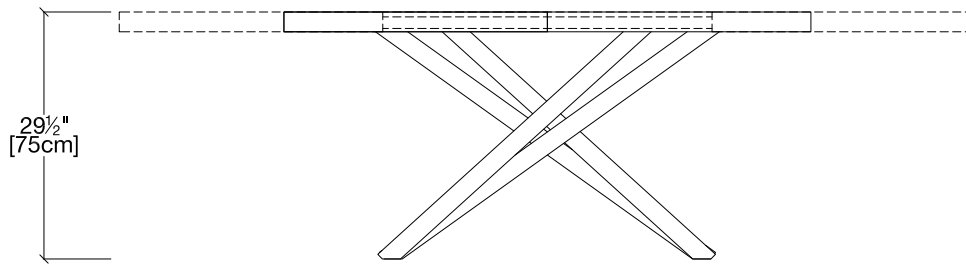

Celsius 160/180

Extendable Dining Table

Resource

Celsius 160/180

Calgary
 Vancouver
 Mexico City
 Los Angeles
 Seattle
 Toronto
 New York City
 Washington, D.C.
 San Francisco

SPECS

C160 63" | 160 ; 1 leaf 82 ⁵/₈" | 210cm ; 2 leaves 102 ³/₈" | 260cm

C180 70 ⁷/₈" | 180 ; 1 leaf 90 ¹/₂" | 230cm ; 2 leaves 110 ¹/₄" | 280cm

TOP FINISHES

Top available in a variety of melamine, mortar look, open-pore lacquer, and stained wood finishes.

BASE FINISHES

resource