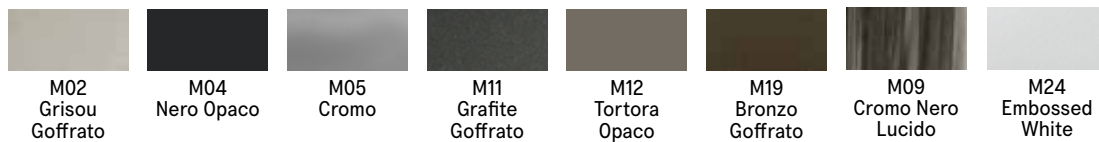

Daria

Expanding Coffee-to-Dining Table

Daria

Calgary
Vancouver
Mexico City

Los Angeles
Seattle
Toronto

New York City
Washington, D.C.
San Francisco

SPECS

TOP FINISHES

Top available in a variety of melamine, mortar look, open-pore lacquer and stained wood veneer finishes.

BASE FINISHES

RESOURCE