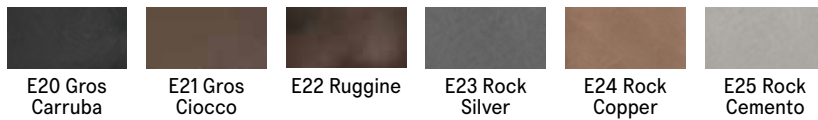

Daria

Expanding Coffee-to-Dining Table

Daria

Calgary
Vancouver
Mexico City

Los Angeles
Seattle
Toronto

New York City
Washington, D.C.
San Francisco

SPECS

TOP FINISHES

Top available in a variety of melamine, mortar look, open-pore lacquer and stained wood veneer finishes.

BASE FINISHES

RESOURCE