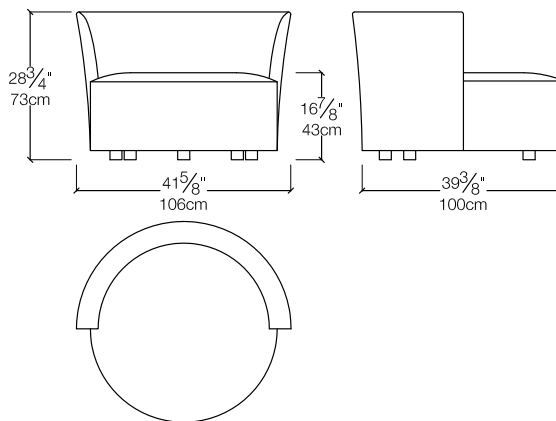

Love

Chair

Love

Calgary
Vancouver
Mexico City

Los Angeles
Seattle
Toronto

New York City
Washington, D.C.
San Francisco

SPECS

Love Chair M

Love Chair L

Love Chair XL

Ottoman

Pillows

$24\frac{1}{2}"$ x $19\frac{5}{8}"$
62 x 50cm

$22\frac{1}{2}"$ x $19\frac{5}{8}"$
57 x 50cm

$26\frac{3}{4}"$ x $25\frac{1}{2}"$
68 x 65cm

$17\frac{3}{4}"$ x $17\frac{3}{4}"$
45 x 45cm