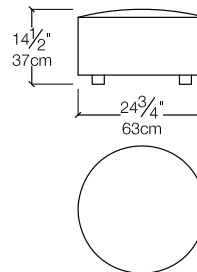

Love Chair L

Love Chair XL

Ottoman

Pillows

$24\frac{1}{2}"$ x $19\frac{5}{8}"$
62 x 50cm

$22\frac{1}{2}"$ x $19\frac{5}{8}"$
57 x 50cm

$26\frac{3}{4}"$ x $25\frac{1}{2}"$
68 x 65cm

$17\frac{3}{4}"$ x $17\frac{3}{4}"$
45 x 45cm