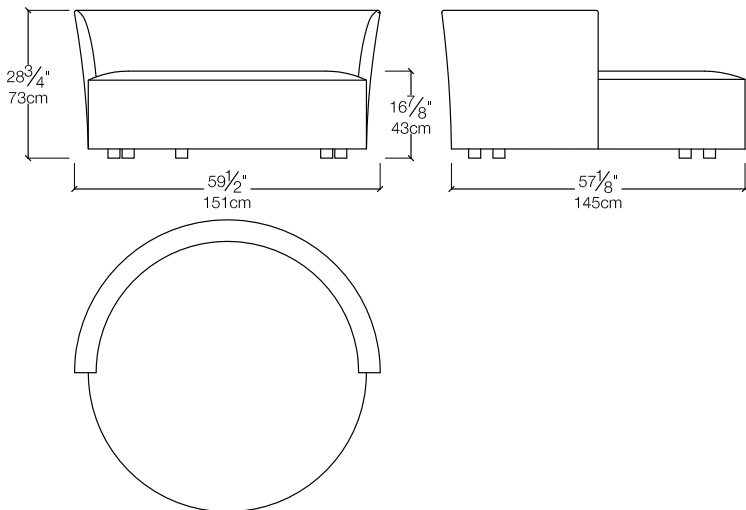

Love Chair L

Love Chair XL

Ottoman

Pillows

$24\frac{1}{2}"$ x $19\frac{5}{8}"$
62 x 50cm

$22\frac{1}{2}"$ x $19\frac{5}{8}"$
57 x 50cm

$26\frac{3}{4}"$ x $25\frac{1}{2}"$
68 x 65cm

$17\frac{3}{4}"$ x $17\frac{3}{4}"$
45 x 45cm