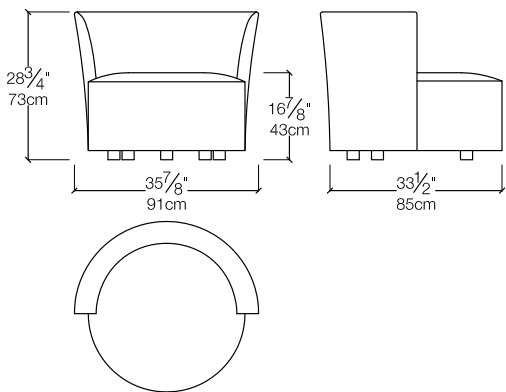

Love

Chair

Love

Calgary
Vancouver
Mexico City

Los Angeles
Seattle
Toronto

New York City
Washington, D.C.
San Francisco

SPECS

Love Chair M

Love Chair L

Love Chair XL

Ottoman

Pillows

$24\frac{1}{2}"$ x $19\frac{5}{8}"$
62 x 50cm

$22\frac{1}{2}"$ x $19\frac{5}{8}"$
57 x 50cm

$26\frac{3}{4}"$ x $25\frac{1}{2}"$
68 x 65cm

$17\frac{3}{4}"$ x $17\frac{3}{4}"$
45 x 45cm