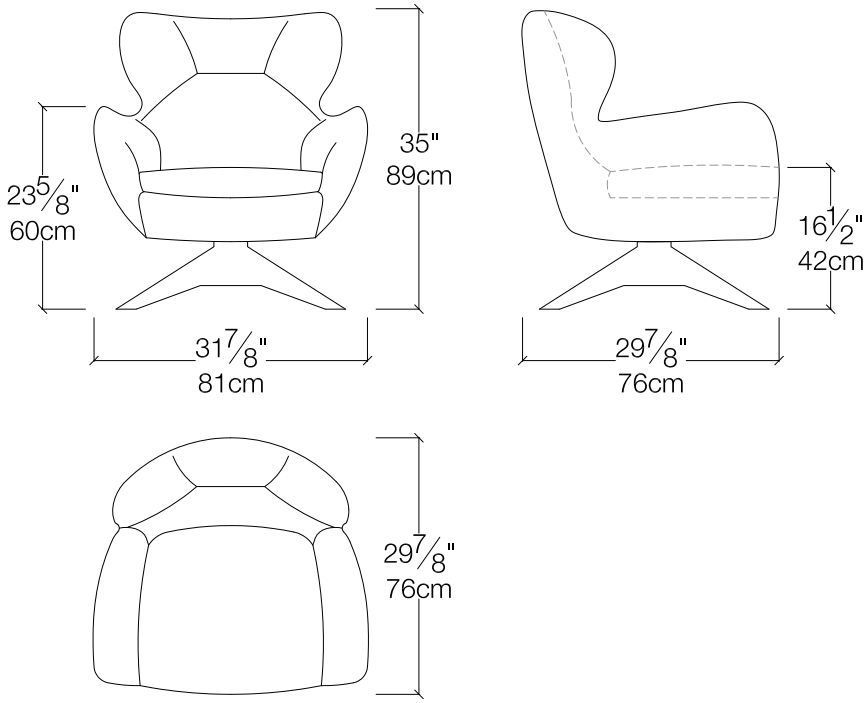

Tulip

Lounge Chair

Tulip

SPECS

FINISHES

Available in a variety of fabrics and leathers.
Swivel base in ash wood (natural oak or wenge finish).
Lacquered colors available upon request.

Calgary
Vancouver
Mexico City