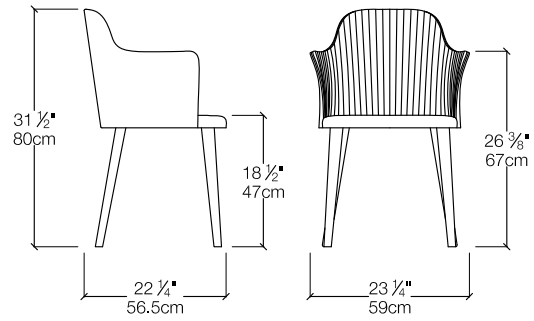

Break Chair

Dining Chair and Armchair

Break Chair

Calgary
Vancouver
Mexico City

Los Angeles
Seattle
Toronto

New York City
Washington, D.C.
San Francisco

SPECS

OPTIONS

Chair available fully upholstered, or with back in beechwood (natural, stained, or matte lacquered). Quilted front.

Available in a wide range of fabrics, leathers or COM.

Three base options: beechwood-covered metal legs, four star satin-chromed metal base with casters, five star satin-chromed metal base with casters.