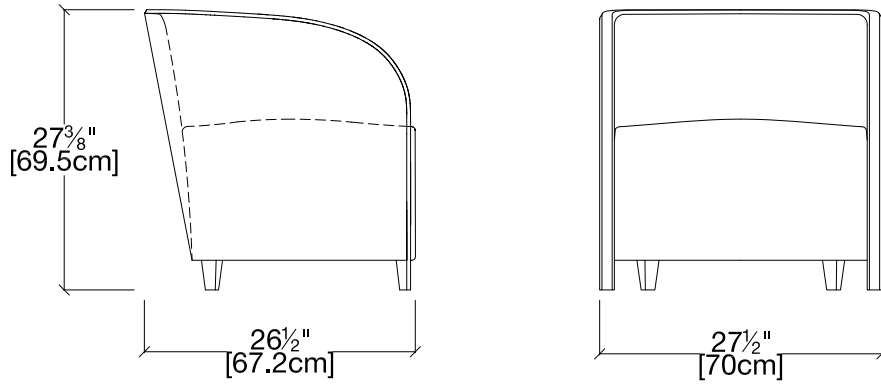

Brig 1600

Arm Chair

Brig 1600

SPECS

OPTIONS

Available in a wide range of fabrics, leathers or COM.
Profile detail and legs available in natural, stained, or matte lacquered beechwood.

Calgary
Vancouver
Mexico City
Los Angeles
Seattle
Toronto
New York City
Washington, D.C.
San Francisco