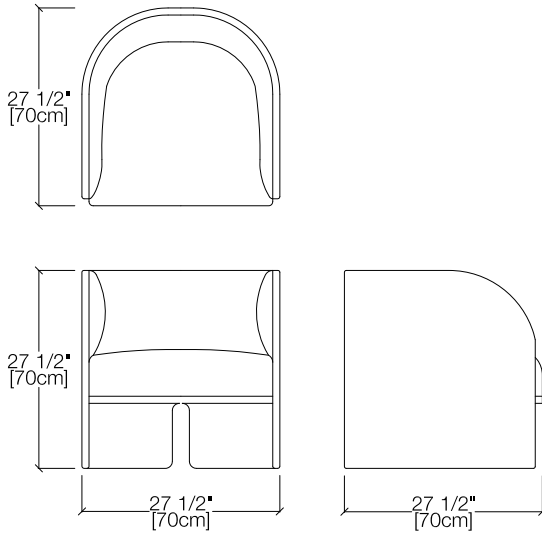

Eclipse

Calgary
Vancouver
Mexico City

Los Angeles
Seattle
Toronto

New York City
Washington, D.C.
San Francisco

1663

FINISHES

Armchair fully upholstered in a wide range of fabrics, leathers or COM. Outer back available quilted or plain. Front available with folds or plain.