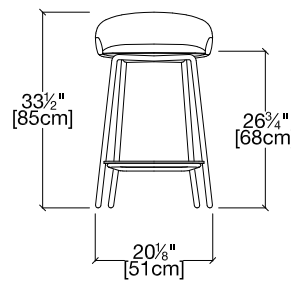

Wam Chairs

Lounge Chair and Barstool

Wam Chairs

Calgary
Vancouver
Mexico City

Los Angeles
Seattle
Toronto

New York City
Washington, D.C.
San Francisco

SPECS

Wam Chair 1570