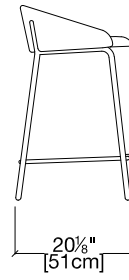

Wam Chairs

Lounge Chair and Barstool

Wam Chairs

Calgary
Vancouver
Mexico City

Los Angeles
Seattle
Toronto

New York City
Washington, D.C.
San Francisco

SPECS

Wam Chair 1570

Wam Barstool 1579

Wam Bergere 1571

OPTIONS

Seat and back available in a wide range of fabrics, leathers and COM.
Metal structure available in standard matte black.
Chair and Bergere structure available in brushed bronze for an additional charge.