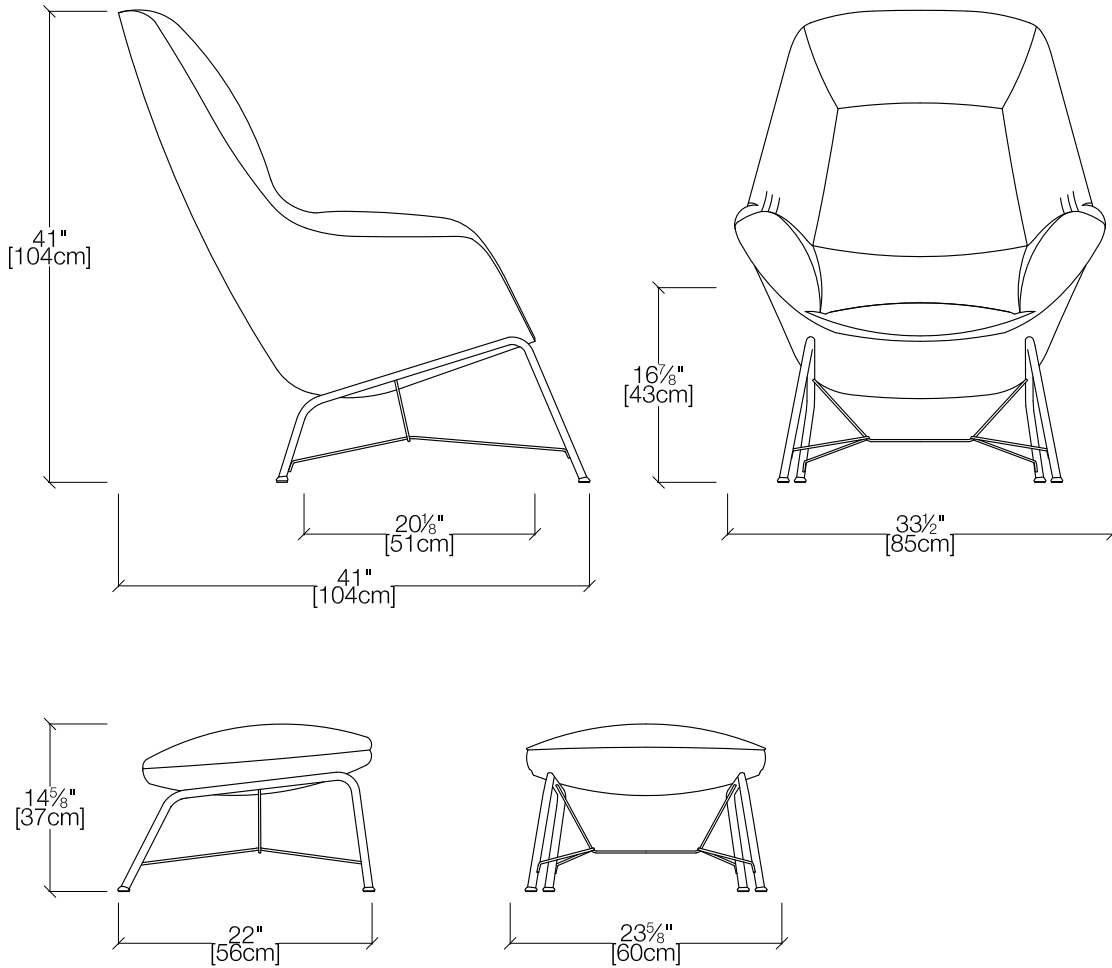

Prelude

Lounge Chair

Prelude

Calgary
Vancouver
Mexico City

Los Angeles
Seattle
Toronto

New York City
Washington, D.C.
San Francisco

SPECS

FINISHES

Available in a wide range of fabrics, leathers or COM.
Upholstery: back in leather and front in fabric. Also available in all fabric.
Also available with a swivel base

resource