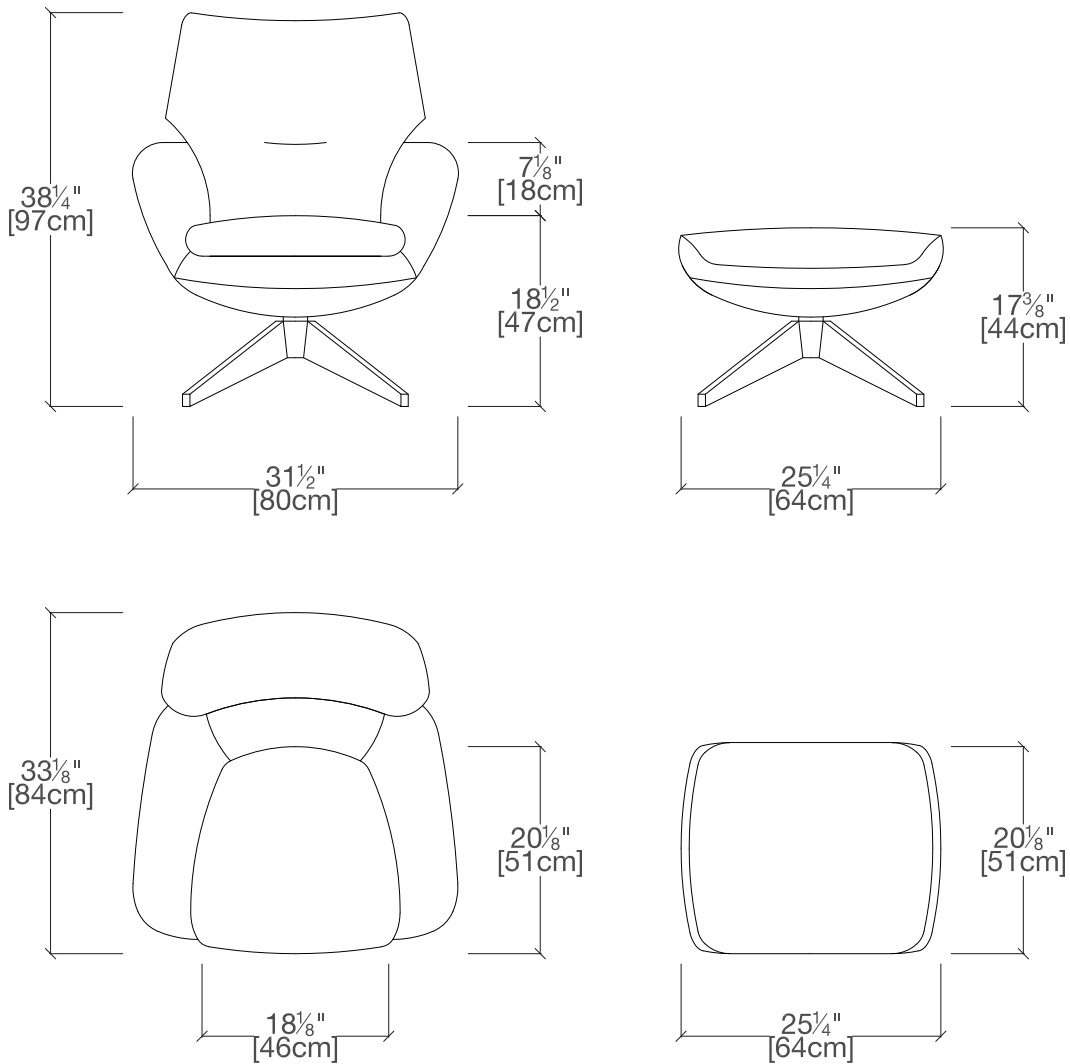

Lloyd

Calgary
Vancouver
Mexico City

Los Angeles
Seattle
Toronto

New York City
Washington, D.C.
San Francisco

SPECS

FINISHES

Available in a wide range of fabrics, leathers or COM.
Handle: Steel color Nuit, all lacquer colors, or upholstered in any leather color.
Base: Polished aluminum, all epoxy or lacquer colors, solid oak in all oak oil or stain colors, or walnut in all walnut oil or stain colors.

resource