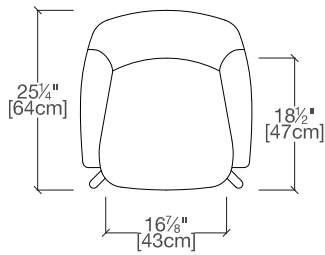

Mara

Dining / Office Chair

Mara

Calgary
Vancouver
Mexico City

Los Angeles
Seattle
Toronto

New York City
Washington, D.C.
San Francisco

SPECS

Palo
Wood Legs