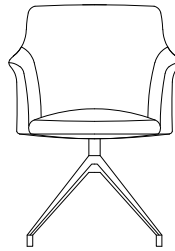

Mara

Dining / Office Chair

Mara

Calgary
Vancouver
Mexico City

Los Angeles
Seattle
Toronto

New York City
Washington, D.C.
San Francisco

SPECS

Palo
Wood Legs

Outline
Sled Leg

Cruz
Swivel

Twist
Swivel with Casters

FINISHES

Upholstery available in a wide range of fabrics, leathers or COM.
Palo base available in solid oak in all oak oil or stain colors. Cruz, Twist and Outline bases available in all epoxy colors.