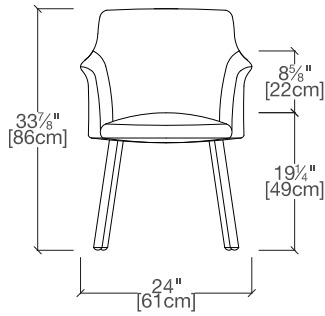

Mara

Dining / Office Chair

Mara

Calgary
Vancouver
Mexico City

Los Angeles
Seattle
Toronto

New York City
Washington, D.C.
San Francisco

SPECS

Palo
Wood Legs